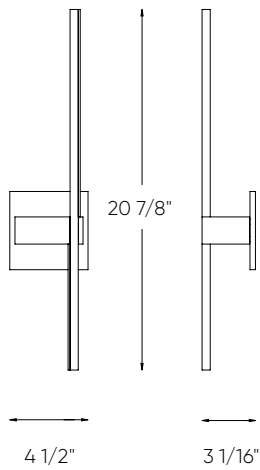

Model	Size	Watts	Delivered lumens	CRI	Color °T	Voltage
STK21	21"	7 W	400 lm	90	3000 K	120 V
STK37	37"	13 W	840 lm	90	3000 K	120 V

Specifications

- Over 50,000 hours of service life
- Warm white light output
- Low power consumption
- Superior color consistency
- Integrated dimmable driver
- ADA compliant
- Compatible with TRIAC and ELV dimmers
- Suitable for wet locations
- Refer to website for dimmer compatibility
- 5-year warranty

Finish

- **BK** Black
- **WH** White

Order example

STK21-3K-WH
Dimmable STK21-3K-WH
21" slim wall mount in a white finish

Note

Other Color °T and Finishes available, but may require MOQ's and longer lead times. Please contact your DALs representative for more information.

STK21