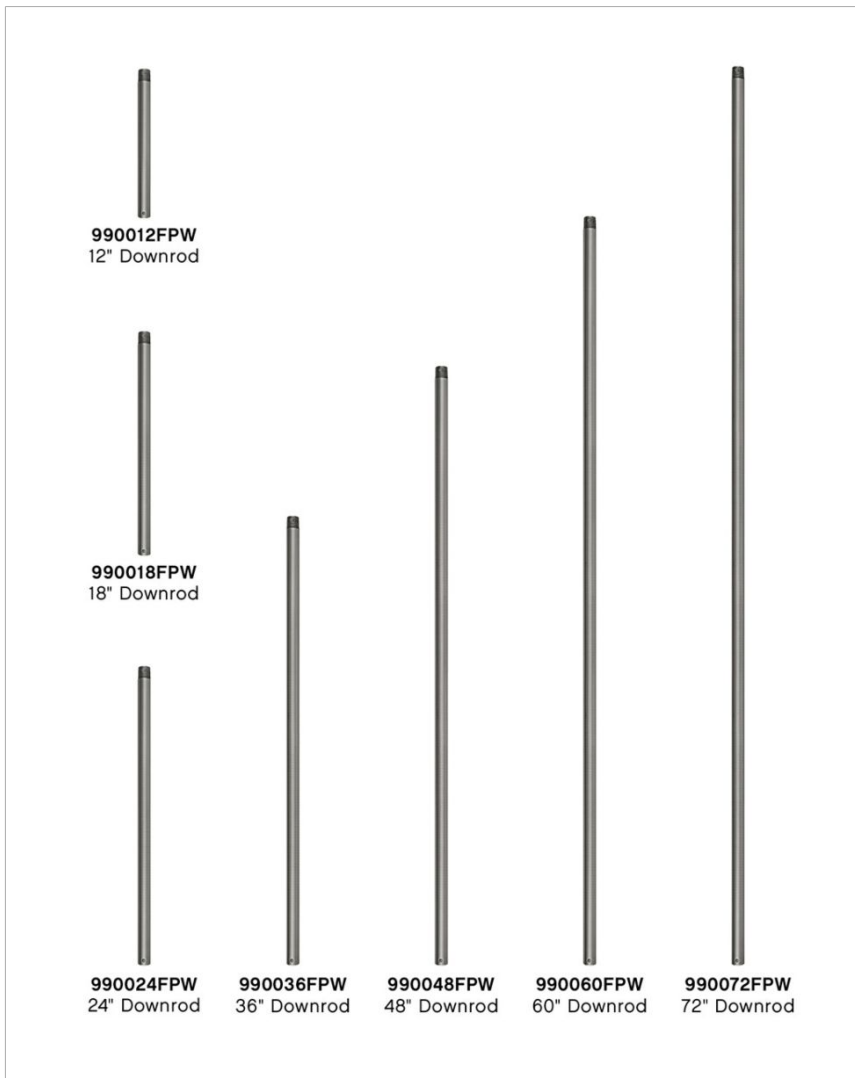

24" DOWNROD

990024FPW

24" DOWNROD

24" DOWNROD

DETAILS	
FINISH:	Pewter
MATERIAL:	Steel
DIMMABLE:	No

DIMENSIONS	
WIDTH:	1"
HEIGHT:	24"

SHIPPING	
CARTON LENGTH:	24
CARTON WIDTH:	1
CARTON HEIGHT:	1
CARTON WEIGHT:	1.7

PRODUCT DETAILS:

- Suitable for use in dry (indoor) locations as defined by NEC and CEC. Meets United States UL Underwriters Laboratories & CSA Canadian Standards Association Product Safety Standards.
- For more information on how to control your ceiling fan via the Hinkley Home Automation App, [click here](#).