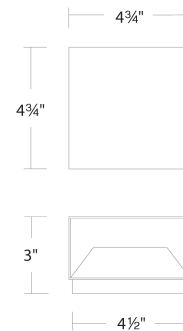

Fixture Type: _____

Catalog Number: _____

Project: _____

Location: _____

Boxi Wall Sconce

Model & Size	Color Temp & CRI	Watt	LED Lumens	Delivered Lumens	Finish
WS-45105 5"	2700K 90	6W	243	19	AB Aged Brass BK Black BN Brushed Nickel WT White
		6W	243	27	
		6W	243	28	
		6W	243	97	
	3000K 90	6W	288	21	
		6W	288	29	
		6W	288	31	
		6W	288	118	
	3500K 90	6W	279	19	
		6W	279	27	
		6W	279	29	
		6W	279	111	

Example: **WS-45105-27-AB**

DESCRIPTION

Utilitarian indirect illumination. Elevate the space.

FEATURES

- Up and downlight illumination
- 3CCT (2700K/3000K/3500K) selectable switch
- ACLED driverless technology
- 5 year warranty

SPECIFICATIONS

Color Temp:	3500K, 3000K, 2700K
Input:	120 VAC, 50/60Hz
CRI:	90
Dimming:	ELV: 100-10%, TRIAC: 100-10%
Rated Life:	54000 Hours
Mounting:	Can be mounted on wall in all orientations
Standards:	ETL, cETL
	Damp Location Listed
Construction:	Steel body, glass diffuser

FINISHES

LINE DRAWING

WS-45105