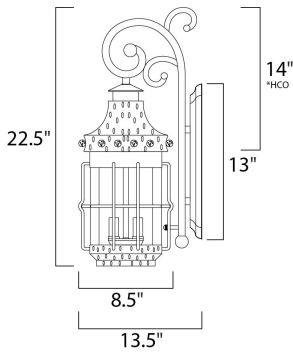

PRODUCT DESCRIPTION

Nantucket is a traditional, early American style collection from Maxim Lighting International in Country Forge finish with Seedy glass.

MEASUREMENTS

DIMENSION : 8.5" W x 22.5" H x 13.5" Ext
BACK PLATE : 5" W x 13" H x 14" HCO
HANGING WEIGHT : 12.13 lb

LAMPING

INPUT VOLTAGE : 120V
LUMENS : 0 Rated
BULB : 3 x 60W Incandescent E12 Candelabra , 180W Total
BULB INCLUDED : (Not Included)
DIMMABLE : Yes

FINISHES OPTION

Country Forge

GLASS

Seedy CD

MATERIAL

Steel, Glass

RATINGS

cETLus
Wet Location

ADDITIONAL

RATED LIFE 1500 Hours
OPERATING TEMPERATURE:
-20°C (-4°F), 40°C (104°F)

Always consult a qualified electrician before installing any lighting product.