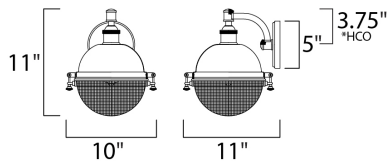

*height from center of outlet to the top of the fixture

MEASUREMENTS

DIMENSION : 10" W x 11" H x 11" Ext
 BACK PLATE : 5" W x 5" H x 3.75" HCO
 HANGING WEIGHT : 5.5 lb

LAMPING

INPUT VOLTAGE : 110-130V
 BULB : 1 x 60W Incandescent E26 Medium , 60W Total
 BULB INCLUDED : (Not Included)
 DIMMABLE : Yes
 LIGHTING_DIRECTION : Down