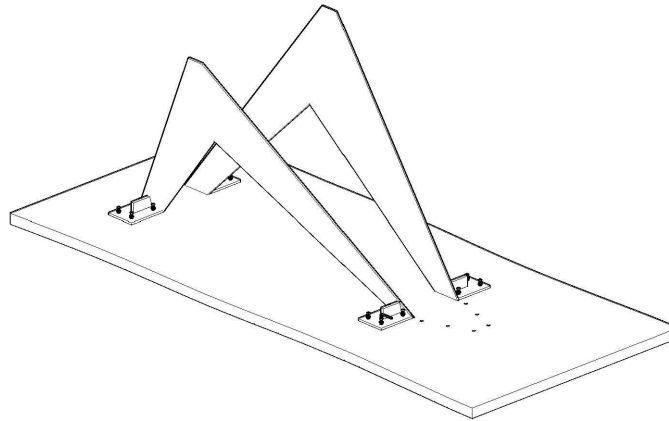

PARTS AND HARDWARE.

PARTS LIST

NO.	DESCRIPTION	IMAGE	Q'TY
P1	TABLE TOP		1
P2	METAL BASE		2
P3	METAL BASE		1

HARDWARES LIST

NO.	DESCRIPTION	IMAGE	Q'TY
H1	ALLEN BOLT 8x20mm		22
H2	WASHER		22
H3	ALLEN KEY 5mm		1

NOTES.

Thank you for purchasing this quality product! Be sure to check all packing material carefully for small part that may have come loose inside the carton during shipping.

CAUTION: The item is heavy, assembly should be performed by two people.

STEP 1.