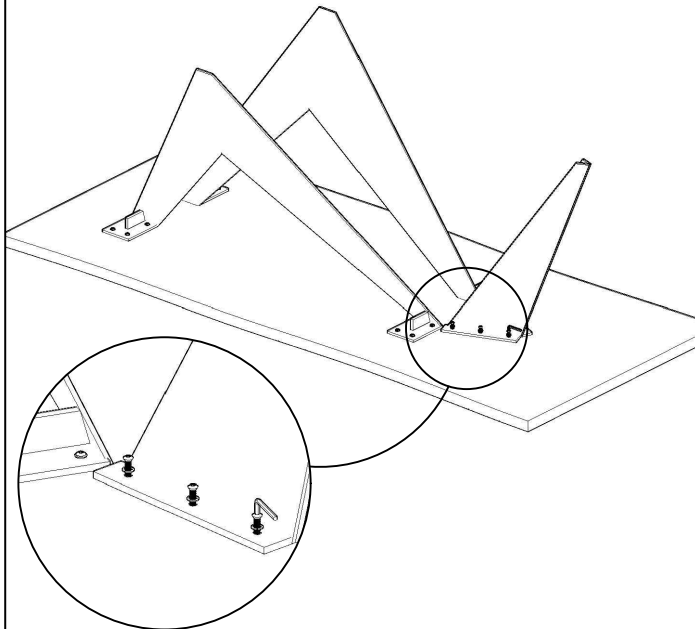

NO.	DESCRIPTION	IMAGE	Q'TY
P1	TABLE TOP		1
P2	METAL BASE		2
P3	METAL BASE		1

HARDWARES LIST

NO.	DESCRIPTION	IMAGE	Q'TY
H1	ALLEN BOLT 8x20mm		22
H2	WASHER		22
H3	ALLEN KEY 5mm		1

NOTES.

Thank you for purchasing this quality product! Be sure to check all packing material carefully for small part that may have come loose inside the carton during shipping.

CAUTION: The item is heavy, assembly should be performed by two people.

STEP 1.

STEP 2.

STEP 3.

STEP 4.