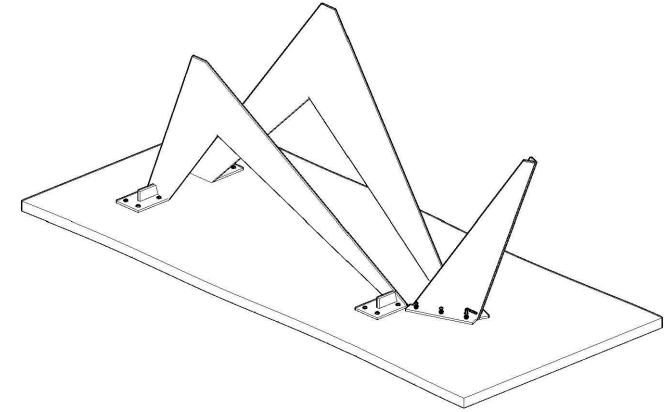

PARTS AND HARDWARE.

PARTS LIST

NO.	DESCRIPTION	IMAGE	Q'TY
P1	TABLE TOP		1
P2	METAL BASE		2
P3	METAL BASE		1

HARDWARES LIST

NO.	DESCRIPTION	IMAGE	Q'TY
H1	ALLEN BOLT 8x20mm		22
H2	WASHER		22
H3	ALLEN KEY 5mm		1

NOTES.

Thank you for purchasing this quality product! Be sure to check all packing material carefully for small part that may have come loose inside the carton during shipping.

CAUTION: The item is heavy, assembly should be performed by two people.

STEP 1.

STEP 2.

STEP 3.

STEP 4.