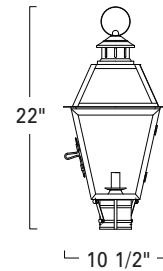

Olde Colony Copper Wall
2253-CO-CL

Olde Colony Copper Post
2250-CO-CL

2253

2250

Product Name / Model / Dimensions					Finish Options	Glass Options	Lamping Options
Olde Colony Copper Wall - 2253 Olde Colony Copper Post - 2250					Standard Copper / CO	Standard Clear / CL	Standard Incandescent (1) 60 Watt Candelabra
	Height	Width	Projection	TTO			
2253	22.00"	9.5"	11.5"	14.00"			
2250	22.00"	10.50"					
2253 Backplate 13.25" H x 4.75" W							