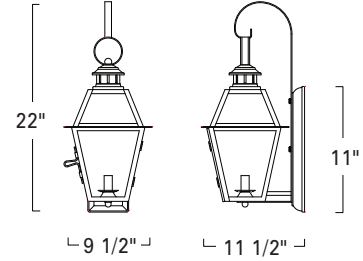

Olde Colony Copper Wall
2253-CO-CL

Olde Colony Copper Post
2250-CO-CL

2253

2250

Product Name / Model / Dimensions					Finish Options	Glass Options	Lamping Options
Olde Colony Copper Wall - 2253 Olde Colony Copper Post - 2250					Standard Copper / CO	Standard Clear / CL	Standard Incandescent (1) 60 Watt Candelabra
	Height	Width	Projection	TTO			
2253	22.00"	9.5"	11.5"	14.00"			
2250	22.00"	10.50"					
2253 Backplate 13.25" H x 4.75" W							