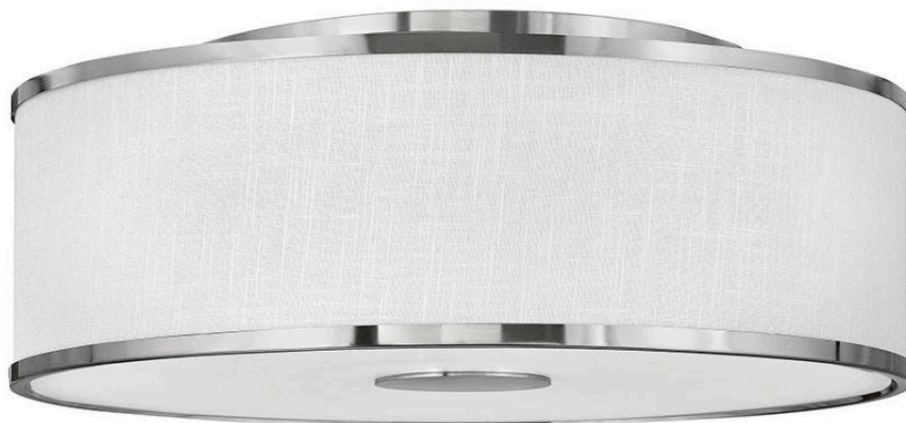

GALERIE

COLLECTION

HALO OFF WHITE

LARGE FLUSH MOUNT

42010BN

Designed with luminosity top of mind, Halo is held within an oversized lockup encased in a sleek flat disk design element. It is complemented by an Off White Linen or Heather Gray Linen shade, accompanied by a Black or Brushed Nickel finish, and easily completes any space with both form and function top of mind.

FINISH: Brushed Nickel

SHADE: Off-White Linen

WIDTH: 24.3"

HEIGHT: 8.8"

DEPTH: 0

LIGHT SOURCE: LED Lamp

WATTAGE: 4-17w Med. LED

HINKLEY