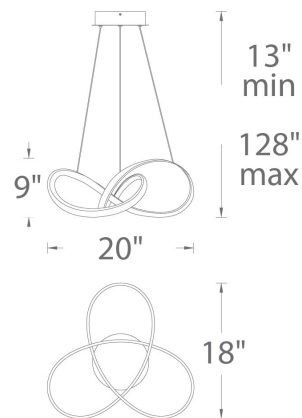

### LINE DRAWING

**PD-87720**

Fixture Type: \_\_\_\_\_

Catalog Number: \_\_\_\_\_

Project: \_\_\_\_\_

Location: \_\_\_\_\_