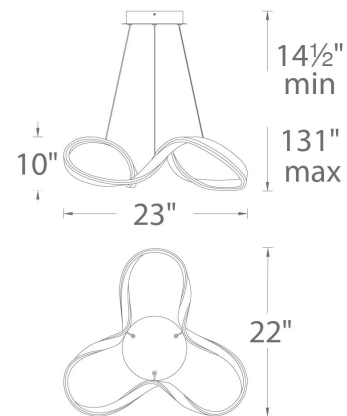

### LINE DRAWING

**PD-87723**

Fixture Type: \_\_\_\_\_

Catalog Number: \_\_\_\_\_

Project: \_\_\_\_\_

Location: \_\_\_\_\_