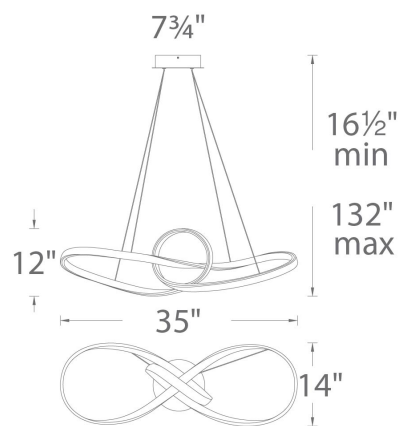

### FINISHES

Chrome White

LINE DRAWING

**PD-87735**