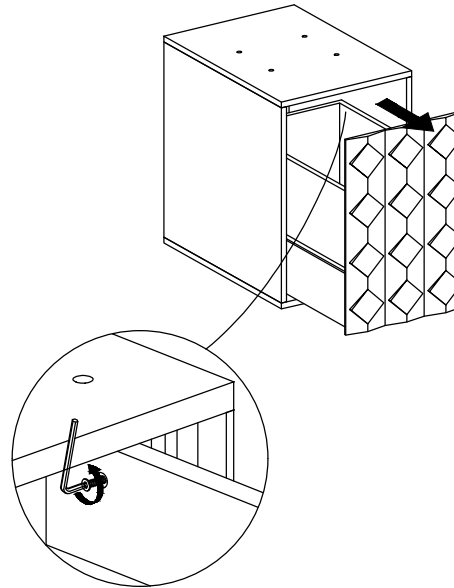

PARTS & HARDWARE.

PART LIST

NO.	DESCRIPTION	IMAGE	Qty
A.	DESK		1
B.	DRAWER BOX		1
C.	BIG LEG		1
D.	SMALL LEG		1

HARDWARE LIST

E.	Allen Bolt 6 x 40 mm		6
F.	Flat Washer 8 X 25mm		10
G.	Allen Bolt 6 x 30 mm		4
H.	Allen Key 4mm		1

NOTES.

Thank you for purchasing this quality product!
Be sure to check all packing material carefully
for small part that May have come loose inside
the carton during shipping.

CAUTION: The Item is heavy, assembly
should be performed by two people.

STEP 1.