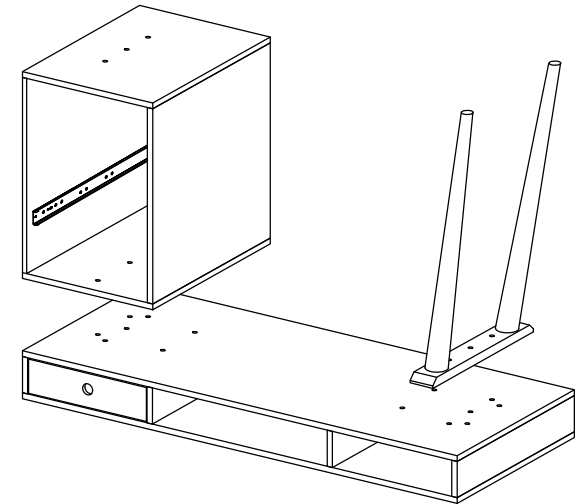

PARTS & HARDWARE.

PART LIST

NO.	DESCRIPTION	IMAGE	Qty
A.	DESK		1
B.	DRAWER BOX		1
C.	BIG LEG		1
D.	SMALL LEG		1

HARDWARE LIST

E.	Allen Bolt 6 x 40 mm		6
F.	Flat Washer 8 X 25mm		10
G.	Allen Bolt 6 x 30 mm		4
H.	Allen Key 4mm		1

NOTES.

Thank you for purchasing this quality product!
Be sure to check all packing material carefully
for small part that May have come loose inside
the carton during shipping.

CAUTION: The Item is heavy, assembly
should be performed by two people.

STEP 1.

STEP 2.

STEP 3.

STEP 4.