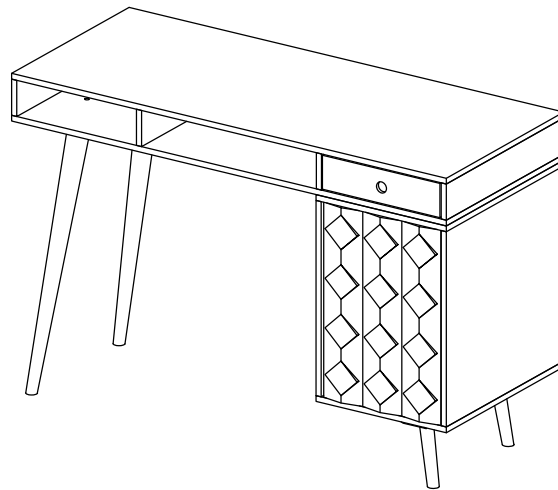

MOE'S
home collection

ASSEMBLY INSTRUCTIONS.

O2 DESK WHITE

BZ-1024-18

THANK YOU FOR YOUR PURCHASE!

PARTS & HARDWARE.

PART LIST

NO.	DESCRIPTION	IMAGE	Qty
A.	DESK		1
B.	DRAWER BOX		1
C.	BIG LEG		1
D.	SMALL LEG		1