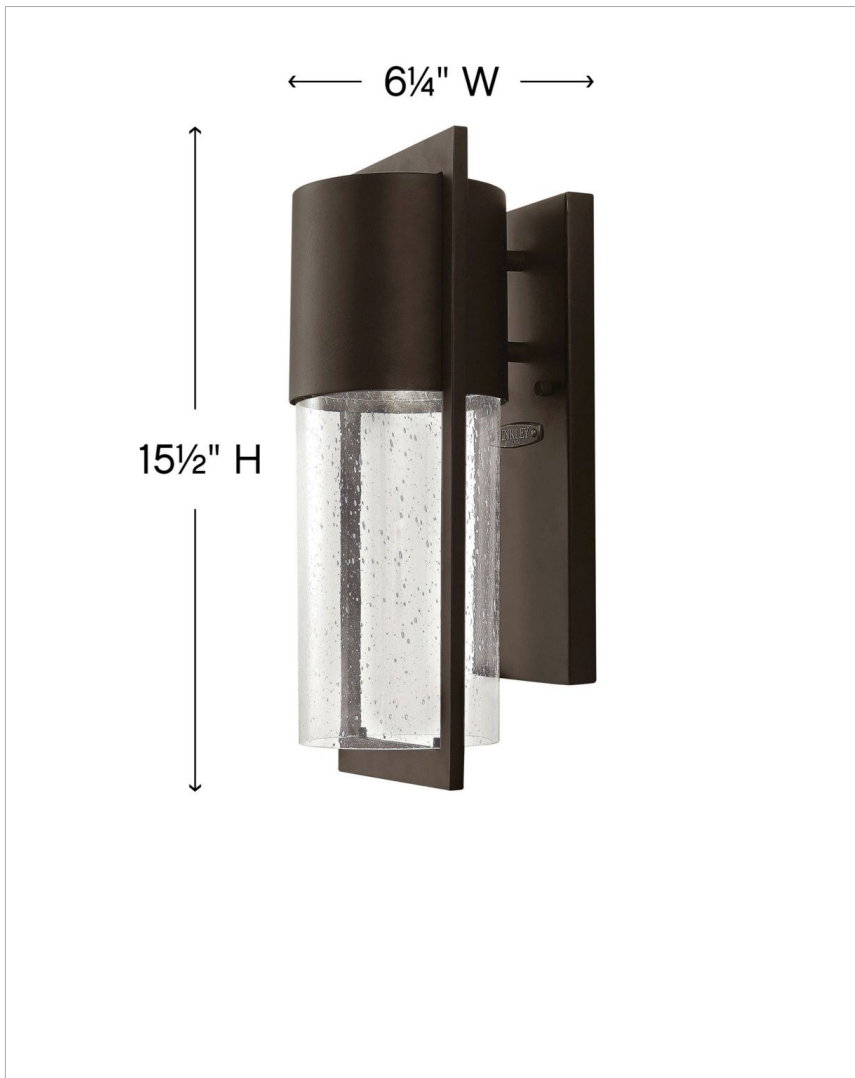

SHELTER

1320KZ

SMALL WALL MOUNT LANTERN

Shelter's minimalist style in aluminum creates a chic, dramatic statement as the light from above grazes through its clear seedy glass. Shelter comes standard Dark Sky compliant.

DETAILS	
FINISH:	Buckeye Bronze
MATERIAL:	Aluminum
GLASS:	Clear Seedy
DIMMABLE:	YES, CL TYPE DIMMER (SSL7A)

DIMENSIONS	
WIDTH:	6.3"
HEIGHT:	15.5"
WEIGHT:	6lb
BACK PLATE:	4.5"W X 12"H
EXTENSION:	6.5"
TOP TO OUTLET:	4.75"

LIGHT SOURCE	
LIGHT SOURCE:	Socketed
LED NAME:	6.5WR20-30K
WATTAGE:	1-6.50w Med. LED *Included, 50w Equiv.
VOLTAGE:	120v
COLOR TEMP:	3000
CRI:	90
INCANDESCENT EQUIVALENCY:	1 x 50w
DIMMABLE:	YES, CL TYPE DIMMER (SSL7A)

SHIPPING	
CARTON LENGTH:	18.3
CARTON WIDTH:	12.8
CARTON HEIGHT:	9
CARTON WEIGHT:	7

PRODUCT DETAILS:

- Suitable for use in wet (outdoor direct rain) locations as defined by NEC and CEC. Meets United States UL Underwriters Laboratories & CSA Canadian Standards Association Product Safety Standards
- Fixture is Dark Sky compliant and engineered to minimize light glare upward into the night sky
- Reflector type or Par type bulb recommended
- 2-year finish warranty
- Bold lines and a clean, minimalist style complement contemporary architecture