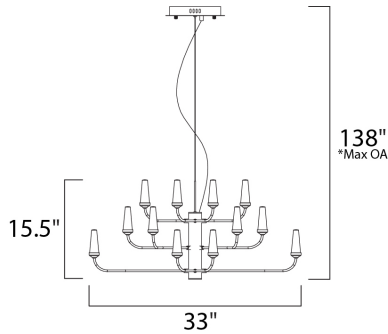

*max overall height

MEASUREMENTS

DIMENSION : 33" L x 33" W x 15.5" H
 MAX OAH : 138" OAH
 HANGING WEIGHT : 6 lb

LAMPING

INPUT VOLTAGE : 120V
 LUMENS : 4,032 Rated
 BULB : 24 x 2.4W LED PCB Integrated , 58W Total
 BULB INCLUDED : (Integrated)
 DIMMABLE : Triac CL
 COLOR_TEMP : 3000K