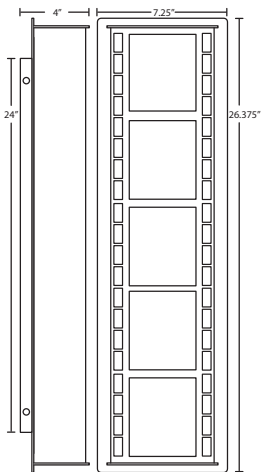

NAPOLI 11 / 16 / 26 / 38

METALWORKS OUTDOOR

ORDERING:

Napoli 26:

FIXTURE	DIFFUSER	LAMP OPTIONS	METAL FINISH
NAPOLI11 Sconce	GL Glitter	(blank) 1x 60W B10 Incan	BA Brushed Alum
	SW Satin White Glass	E1 1x 18W Quad 120V	BR Bronze
	WA White Acrylic	LED 1x 7W LED 120V, non-dimmable	

FIXTURE	DIFFUSER	LAMP OPTIONS	METAL FINISH
NAPOLI16 Sconce	GL Glitter	(blank) 2x 60W B10 Incan	BA Brushed Alum
	SW Satin White Glass	H1 1x 26W Quad 120V	BR Bronze
	WA White Acrylic	LED 2x 7W LED 120V, non-dimmable	

FIXTURE	DIFFUSER	LAMP OPTIONS	METAL FINISH
NAPOLI26 Sconce	WA White Acrylic	(blank) 3x 60W B10 Incan	BA Brushed Alum
		124T5 1x 24W T5 120/277V	BR Bronze
		LED 3x 7W LED 120V, non-dimmable	

FIXTURE	DIFFUSER	LAMP OPTIONS	METAL FINISH
NAPOLI38 Sconce	WA White Acrylic	(blank) 3x 60W B10 Incan	BA Brushed Alum
		139T5 1x 39W T5 120/277V	BR Bronze
		LED 3x 7W LED 120V, non-dimmable	

Ex. NAPOLI11-SW-BA
1 Lt. Napoli 11 Sconce w/ Satin White Glass,
Brushed Aluminum Finish

LED SCONCES:

- Total power of only 7 watts
- Non-dimmable
- Rated life: 30,000 hours
- 500 lumens
- CCT: 3000° Kelvin
- CRI: 80+

Project Information: