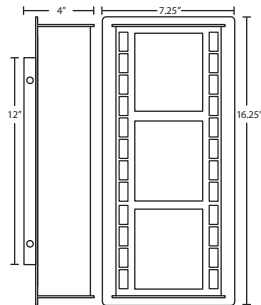

NAPOLI 11 / 16 / 26 / 38

METALWORKS OUTDOOR

ORDERING:

Napoli 16:

FIXTURE	DIFFUSER	LAMP OPTIONS	METAL FINISH
NAPOLI11 Sconce	GL Glitter	(blank) 1x 60W B10 Incan	BA Brushed Alum
	SW Satin White Glass	E1 1x 18W Quad 120V	BR Bronze
	WA White Acrylic	LED 1x 7W LED 120V, non-dimmable	

FIXTURE	DIFFUSER	LAMP OPTIONS	METAL FINISH
NAPOLI16 Sconce	GL Glitter	(blank) 2x 60W B10 Incan	BA Brushed Alum
	SW Satin White Glass	H1 1x 26W Quad 120V	BR Bronze
	WA White Acrylic	LED 2x 7W LED 120V, non-dimmable	

FIXTURE	DIFFUSER	LAMP OPTIONS	METAL FINISH
NAPOLI26 Sconce	WA White Acrylic	(blank) 3x 60W B10 Incan	BA Brushed Alum
		124T5 1x 24W T5 120/277V	BR Bronze
		LED 3x 7W LED 120V, non-dimmable	

FIXTURE	DIFFUSER	LAMP OPTIONS	METAL FINISH
NAPOLI38 Sconce	WA White Acrylic	(blank) 3x 60W B10 Incan	BA Brushed Alum
		139T5 1x 39W T5 120/277V	BR Bronze
		LED 3x 7W LED 120V, non-dimmable	

Ex. NAPOLI11-SW-BA
1 Lt. Napoli 11 Sconce w/ Satin White Glass,
Brushed Aluminum Finish

LED SCONCES:

- Total power of only 7 watts
- Non-dimmable
- Rated life: 30,000 hours
- 500 lumens
- CCT: 3000° Kelvin
- CRI: 80+

Project Information: