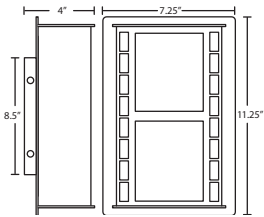

NAPOLI 11 / 16 / 26 / 38

METALWORKS OUTDOOR

ORDERING:

Napoli 11: