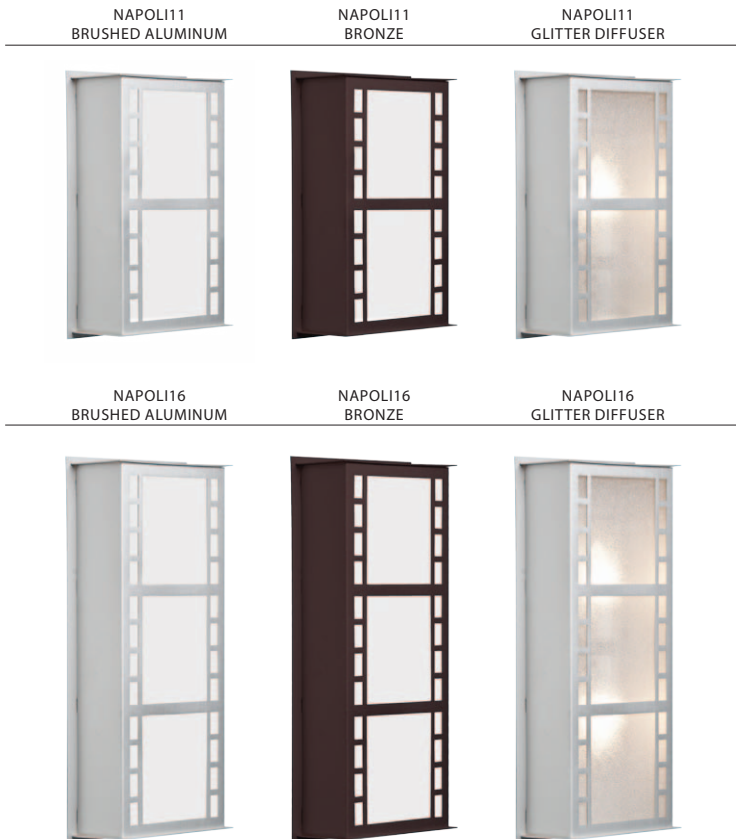

NAPOLI 11 / 16 / 26 / 38

METALWORKS OUTDOOR

location:
WET

SPECIFICATIONS:

DESCRIPTION

Wall-mounted heavy-gauge aluminum sconce. Four sizes available.
ADA-compliant.

LAMPING

Standard: 60W A19 120V incandescent, not included.
Optional fluorescent configurations available (see ordering).
LED: 7W LED Replaceable source 120V, non-dimmable, included.

DIFFUSER

White impact-resistant Acrylic diffuser available in all sizes.
Satin White and Glitter glass diffuser option on Napoli11 and Napoli16 only.

CONSTRUCTION

.080" aluminum housing and faceplate, with a clear or bronze powder coating. Faceplate is secured by stainless steel screws.

MOUNTING

Installs directly to a 4" octagonal outlet box, centered on fixture.
75°C supply wire required for incandescent lamping.

LABELS

UL or ETL Listed. Suitable for Wet Locations.
May be used in Interior or Exterior applications.

METALWORKS LUMINAIRES ARE ASSEMBLED WITH SHEET METAL FABRICATED AND POWDER COATED IN THE USA.

NAPOLI 26 SHOWN IN WHITE ACRYLIC (NAPOLI26-WA-BR) IN BRONZE FINISH & NAPOLI 38 SHOWN IN WHITE ACRYLIC (NAPOLI38-WA-BA)

For ordering information, see next page

All dimensions provided are nominal.
Allowance must be made for dimensional tolerance in handcrafted glasses.

REV 1/12