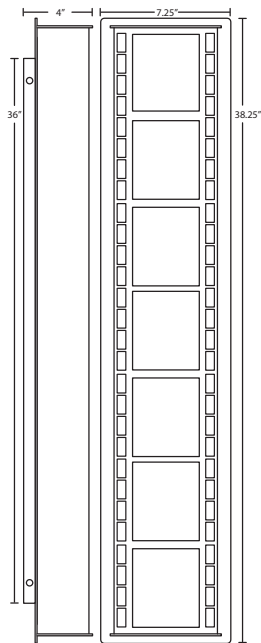

Napoli 38:

FIXTURE	DIFFUSER	LAMP OPTIONS	METAL FINISH
NAPOLI11 Sconce	GL Glitter	(blank) 1x 60W B10 Incan	BA Brushed Alum
	SW Satin White Glass	E1 1x 18W Quad 120V	BR Bronze
	WA White Acrylic	LED 1x 7W LED 120V, non-dimmable	

FIXTURE	DIFFUSER	LAMP OPTIONS	METAL FINISH
NAPOLI16 Sconce	GL Glitter	(blank) 2x 60W B10 Incan	BA Brushed Alum
	SW Satin White Glass	H1 1x 26W Quad 120V	BR Bronze
	WA White Acrylic	LED 2x 7W LED 120V, non-dimmable	

FIXTURE	DIFFUSER	LAMP OPTIONS	METAL FINISH
NAPOLI26 Sconce	WA White Acrylic	(blank) 3x 60W B10 Incan	BA Brushed Alum
		124T5 1x 24W T5 120/277V	BR Bronze
		LED 3x 7W LED 120V, non-dimmable	

FIXTURE	DIFFUSER	LAMP OPTIONS	METAL FINISH
NAPOLI38 Sconce	WA White Acrylic	(blank) 3x 60W B10 Incan	BA Brushed Alum
		139T5 1x 39W T5 120/277V	BR Bronze
		LED 3x 7W LED 120V, non-dimmable	

Ex. NAPOLI11-SW-BA
1 Lt. Napoli 11 Sconce w/ Satin White Glass,
Brushed Aluminum Finish

LED SCONCES:

- Total power of only 7 watts
- Non-dimmable
- Rated life: 30,000 hours
- 500 lumens
- CCT: 3000° Kelvin
- CRI: 80+

Project Information: