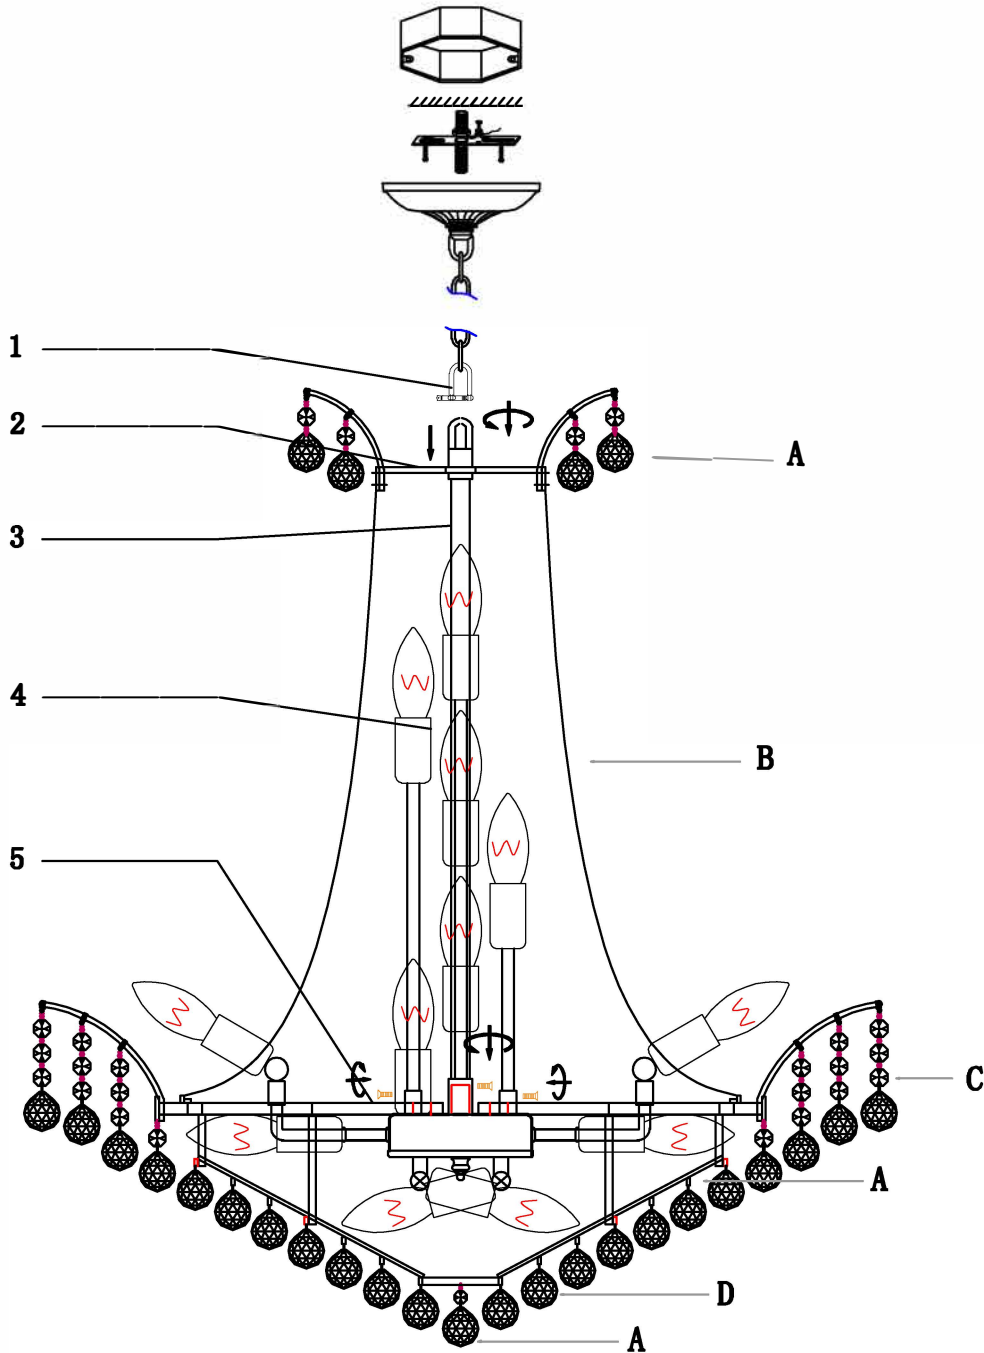

ASSEMBLE INSTRUCTION

8010P30C

Φ735*H800MM

110V E12 22*40W

1. PLEASE TAKE OFF THE PLASTIC SHEET FROM THE LAMP BODY.
2. PLEASE WEAR GLOVES WHEN YOU HANGING THE CRYSTAL.
3. ALL THE CRYSTAL BALL ARE 30#.
4. PLEASE FIX 1 WITH 3, 2 WITH 3, 3 WITH 5, 4 WITH 5.

<p>A</p>  <p>14mm 30mm</p>	<p>B</p>  <p>14mm/25</p>	<p>C</p>  <p>14mm 30mm</p>	<p>D</p>  <p>30mm</p>
85string	36string	144string	168string