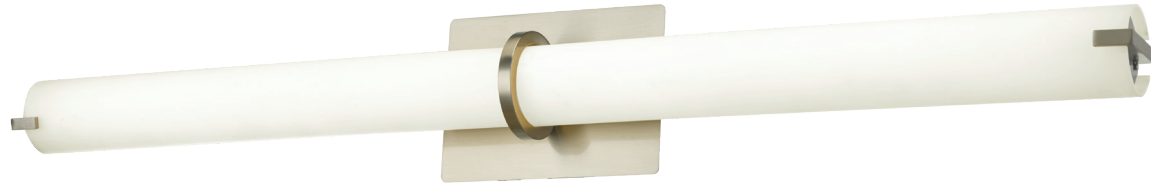

ABRA MODEL **20092WV-BN**

28" Vertical or Horizontal Mount Round Glass Vanity-Wall Fixture with High Output Dimmable LED

FAMILY NAME **Squire**

UPC **00858083007399**

FIXTURE MATERIAL				FIXTURE DIMENSIONS IN INCHES										
Frame Material	Finishes Available	Diffuser Type	Diffuser Finish	Diameter	Height	o.a.h	Width	Length	Ext	Weight	ADA	Location	Rating	Compliance
Metal	BN-Brushed Nickel CH-Chrome	Glass	Opal		2.25	4.9		26.37	4	5.5	Compliant	Wall Mount only	Damp Location	cETLus
LAMPING										Compatible Dimmers		Junction Box Type		SUPPLIED
Lamp Type	Lamp qty	Wattage	Max Wattage	Base	Kelvin	CRI	Initial Lumen's	Delivered Lumen's	Voltage			Standard 4 x 4 Octagon Box		
LED	1	32w	32w	Solid State Module	3000k	90+	2720	1904 estimated	120v					
SPECIAL NOTES														