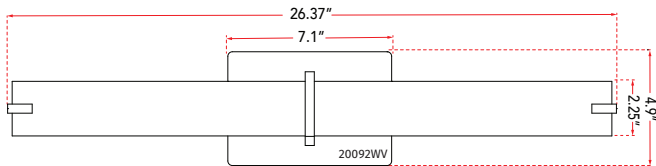

ABRA MODEL **20092WV-BN**

28" Vertical or Horizontal Mount Round Glass Vanity-Wall Fixture with High Output Dimmable LED

FAMILY NAME **Squire**

UPC **00858083007399**

FIXTURE MATERIAL				FIXTURE DIMENSIONS IN INCHES										
Frame Material	Finishes Available	Diffuser Type	Diffuser Finish	Diameter	Height	o.a.h	Width	Length	Ext	Weight	ADA	Location	Rating	Compliance
Metal	BN-Brushed Nickel CH-Chrome	Glass	Opal		2.25	4.9		26.37	4	5.5	Compliant	Wall Mount only	Damp Location	cETLus
LAMPING										Compatible Dimmers		Junction Box Type		SUPPLIED
Lamp Type	Lamp qty	Wattage	Max Wattage	Base	Kelvin	CRI	Initial Lumen's	Delivered Lumen's	Voltage			Standard 4 x 4 Octagon Box		
LED	1	32w	32w	Solid State Module	3000k	90+	2720	1904 estimated	120v					
SPECIAL NOTES														