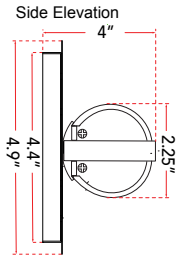

ABRA MODEL **20092WV-BN**

28" Vertical or Horizontal Mount Round Glass Vanity-Wall Fixture with High Output Dimmable LED

FAMILY NAME **Squire**

UPC **00858083007399**

FIXTURE MATERIAL				FIXTURE DIMENSIONS IN INCHES										
Frame Material	Finishes Available	Diffuser Type	Diffuser Finish	Diameter	Height	o.a.h	Width	Length	Ext	Weight	ADA	Location	Rating	Compliance
Metal	BN-Brushed Nickel CH-Chrome	Glass	Opal		2.25	4.9		26.37	4	5.5	Compliant	Wall Mount only	Damp Location	cETLus
LAMPING										Compatible Dimmers		Junction Box Type		SUPPLIED
Lamp Type	Lamp qty	Wattage	Max Wattage	Base	Kelvin	CRI	Initial Lumen's	Delivered Lumen's	Voltage			Standard 4 x 4 Octagon Box		
LED	1	32w	32w	Solid State Module	3000k	90+	2720	1904 estimated	120v					
SPECIAL NOTES														