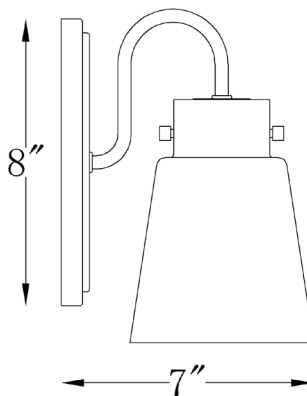

IN40090BK

BRISTOW 1-LIGHT WALL SCONCE

Front View

Side View

Description:	Bristow 1-light wall sconce
Finish:	Matte black w/polished nickel
Dimensions:	5" W x 9.25" H x 7" ext. Height on center: 4.25"
Bulbs:	1-100w Med.
Certification:	UL / damp location

Material:	Steel
Shade:	Glass
Glass:	Clear
Back Plate Dimensions:	5" x 8" oval
Chain/Wire:	NA
Additional Finishes:	Antique brass
Mounting:	Up or down