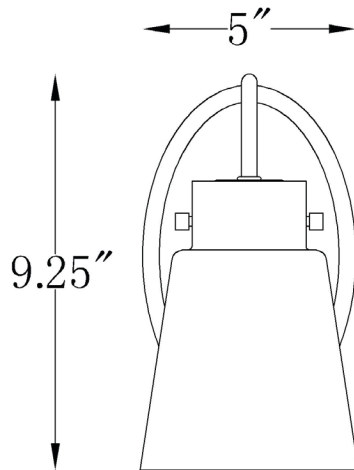

IN40090BK

BRISTOW 1-LIGHT WALL SCONCE

Front View

Side View

Description:	Bristow 1-light wall sconce
Finish:	Matte black w/polished nickel
Dimensions:	5" W x 9.25" H x 7" ext. Height on center: 4.25"
Bulbs:	1-100w Med.
Certification:	UL / damp location

Material:	Steel
Shade:	Glass
Glass:	Clear
Back Plate Dimensions:	5" x 8" oval
Chain/Wire:	NA
Additional Finishes:	Antique brass
Mounting:	Up or down