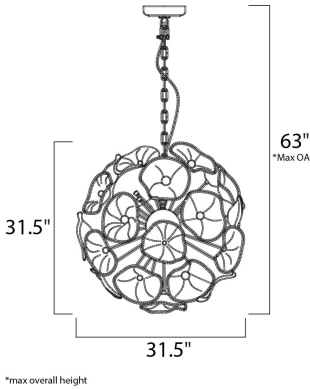

PRODUCT DESCRIPTION

The Fiori Collection boasts of a contemporary design fused with historic craftsmanship. A floral sphere, comprised with hand formed Murano glass crystal petals, is eloquently designed in an amazing combination of glass and chrome while delivering an amazing glow of light. The result is a fixture that will definitely make a statement in any design space.

MEASUREMENTS

DIMENSION : 31.5" W x 70.9" H
 MAX OAH : 63" OAH
 CANOPY : 8" W x 1" H x 8" L
 HANGING WEIGHT : 72.6 lb

LAMPING

LUMENS : 8,960 Rated
 BULB : 28 x 40W Xenon G9 , 1120W Total
 BULB INCLUDED : (Included)
 DIMMABLE : Yes