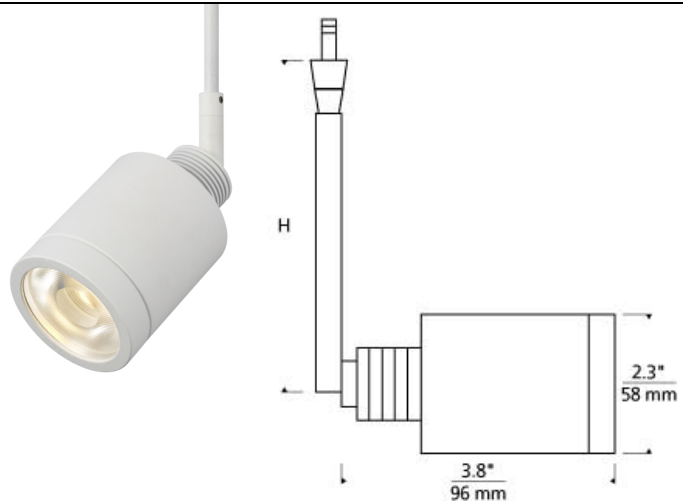

## DESCRIPTION

The Tellium display head by Tech Lighting combines simplicity with practical technology. The simple display head puts light where you need it by allowing for a full 360° head rotation and 90° pivot to direct light beam to the desired location. The Tellium head is available in four finishes and can be customized to hang at four distinct stem lengths. Further customize the Tellium by combining it with the complementary Monorail or Monopoint systems by Tech Lighting. This low-voltage display head is ideal commercial lighting applications such as retail stores, libraries and galleries. Includes 12 volt 8 watt, 750.2 total delivered lumens, 3000K, LED module. Dimmable with Low-Voltage electronic or magnetic dimmer (based on transformer). Provided with 20°, 40° and 60° beams spread lenses. The inrush current is reduced so that the Tellium LED head can be loaded to a standard 70% of the transformer's maximum rated wattage. Additionally, the dimming performance will be more stable and have a lower minimum dim level than the existing integrated LED heads.