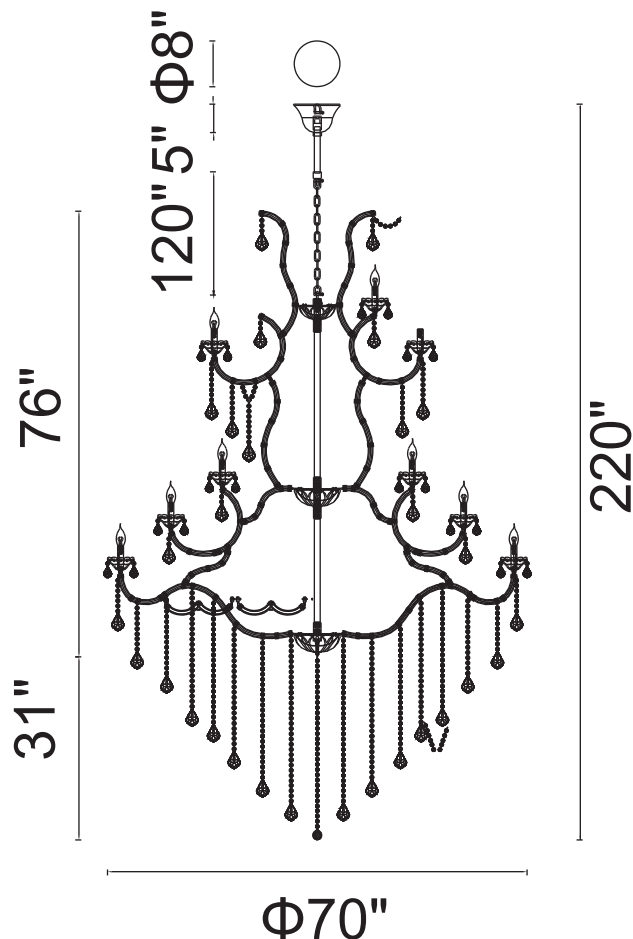

PROJECT: _____

FIXTURE TYPE: _____

LOCATION: _____

CONTACT/PHONE: _____

Item	8318P70C-84-A
Collection	MARIA THERESA
Finish	Chrome
Glass	-----
Crystal	Clear
Input	120V AC,60HZ,AC

Shade	-----
Length/Dia.	70"
Width/Ext.	-----
Height	107"
Maximum	220"
Lumens	-----

Light Source	E12
Bulb Info.	84×60W
Included	-----
Dimmable	Yes
Color	-----
Weight	