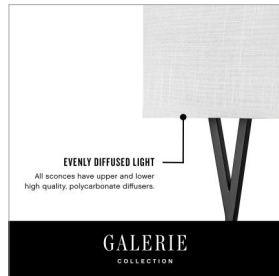

PRODUCT DETAILS:

- Mounting hardware is hidden on the back plate to ensure a clean silhouette
- Suitable for use in dry (indoor) locations as defined by NEC and CEC. Meets United States UL Underwriters Laboratories & CSA Canadian Standards Association Product Safety Standards.
- Merging modern and classic elements, the Galerie collection offers a selection of LED ceiling and sconce fixtures with unique details that effortlessly balance a variety of spaces with form and function. The complementary contours, materials and finishes allow each silhouette to be used in unison or easily combined with other Galerie pieces.
- ADA compliant
- LED components carry a 5-year limited warranty
- Fixture mounting plate supports both junction box and direct wire install of either Romex or Conduit.
- Merging the best of traditional and modern elements with a sophisticated and streamlined look
- Diffusers are made of high transmittance, high diffusion, color stable LDA-filled polycarbonate to maximize delivered lumens

HINKLEY

HINKLEY
33000 Pin Oak Parkway
Avon Lake, OH 44012

PHONE: (440) 653-5500
Toll Free: 1 (800) 446-5539

hinkley.com