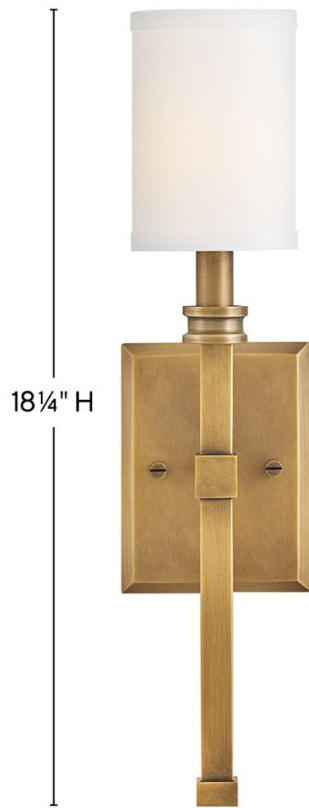

## 46410HB

### MEDIUM SCONCE

A modern interpretation of traditional torch sconces, Moore's square stems and beveled back plate are complemented by decorative cast details. Off-white linen shades accentuated by top and bottom binding create a sophisticated, tailored look.

DETAILS	
FINISH:	Heritage Brass
MATERIAL:	Steel
GLASS:	Etched Opal
SHADE:	Off-White Linen
DIMMABLE:	YES, WITH DIMMABLE LAMP (NOT INCLUDED)

DIMENSIONS	
WIDTH:	4.5"
HEIGHT:	18.3"
WEIGHT:	1.8lb
BACK PLATE:	4.5"W X 6"H
EXTENSION:	5.5"
TOP TO OUTLET:	10.75"

LIGHT SOURCE	
LIGHT SOURCE:	Socketed
WATTAGE:	1-5w Cand. LED, 40w Equiv.
VOLTAGE:	120v

SHIPPING	
CARTON LENGTH:	19.5
CARTON WIDTH:	8.5
CARTON HEIGHT:	8
CARTON WEIGHT:	2.9

4 1/2" W