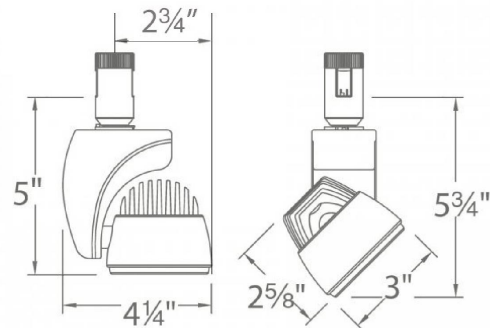

FINISHES

LINE DRAWING