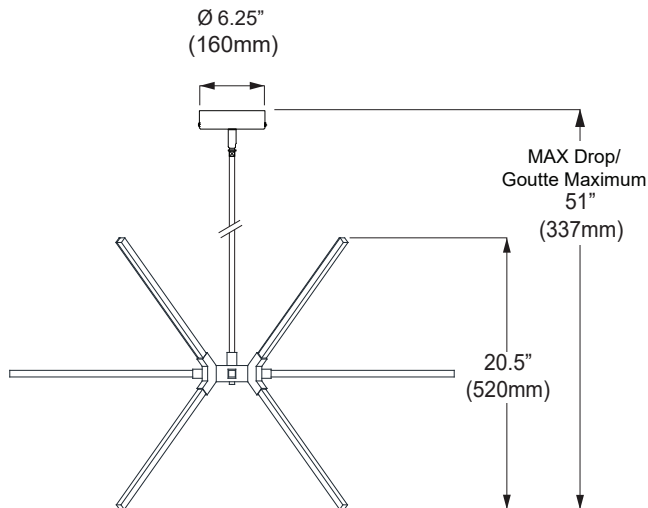

ARY-3260LEDC

Top View

Side View