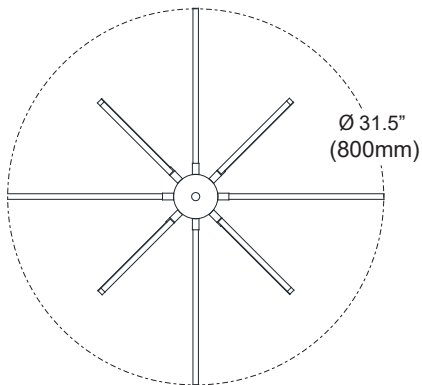

ARY-3260LEDC

Top View

Side View