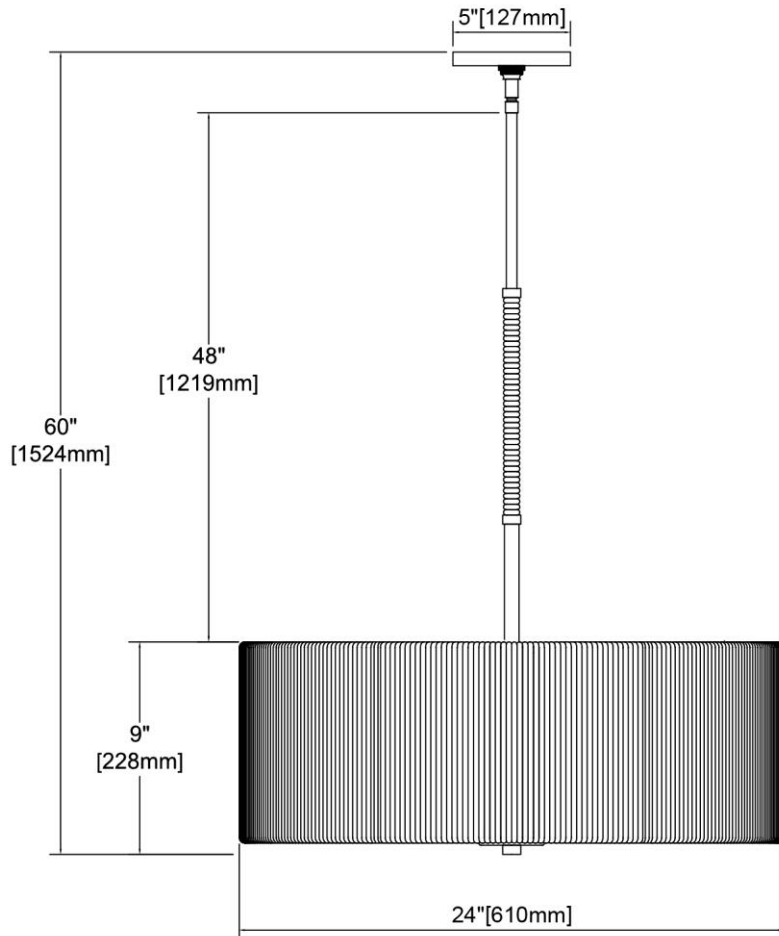

	ITEM #:	32412/5
	UPC	748119133164
	Description	Abaca 5-Light Chandelier in Satin Brass with Abaca Rope
	Finish	Satin Brass
	Materials	Abaca, Steel
	Brand	ELK Lighting
	Collection	Abaca
	Category	Indoor Lighting
	Type	Chandelier

ITEM DIMENSIONS				RATINGS & SPECIFICATIONS				
Width	24 inches			Safety Rating	UL		Certification	Dry locations
Depth	24 inches			ADA Compliant	N/A		Voltage	120 volts
Height	9 inches			BULBS / SOCKETS				
Weight	9 pounds			Quantity	5		Wattage	60 watts
ADDITIONAL DIMENSIONS				Included	No		Type	Torpedo (E12 Candelabra Base)
Backplate / Canopy	5 diameter			Other	N/A			
HCWO	N/A			CHAIN / CORD INFORMATION				
Min. Extension	N/A			Chain	N/A		Cord	72 inches - Clear
Max. Extension	N/A			SHADE / GLASS DETAILS				
OVERALL HEIGHT				Shade/Glass Description	Abaca rope			
Min.	17 inches	Max.	60 inches					
EXTENSION ROD(S)				Width	24 inches		Height	9 inches
Rods: 2-6, 1-12, 1-24				Width at Top	24 inches		Width at Bottom	24 inches