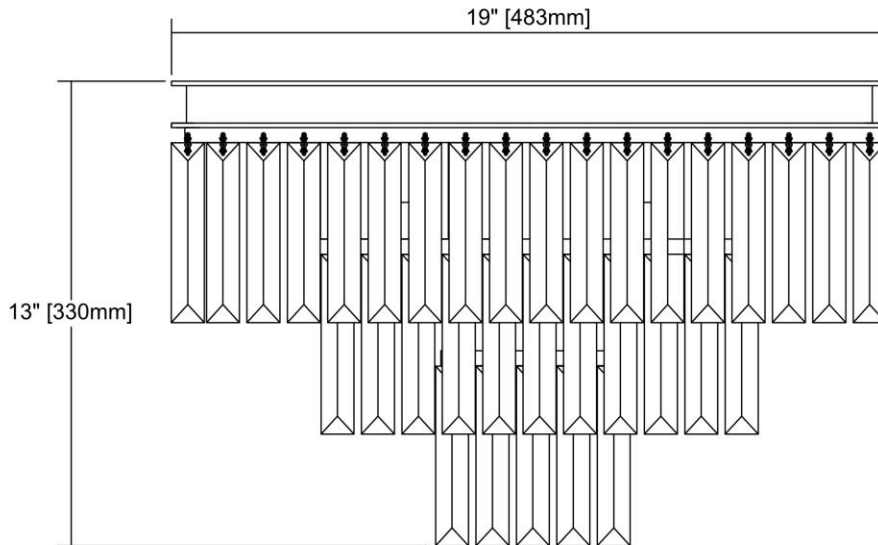

LED

<b>ITEM #:</b>	15215/3-LED
<b>UPC</b>	748119105796
<b>Description</b>	Palacial 3-Light Semi Flush in Polished Chrome with Clear Crystal - Includes LED Bulbs
<b>Finish</b>	Polished Chrome
<b>Materials</b>	Crystal, Metal
<b>Brand</b>	ELK Lighting
<b>Collection</b>	Palacial
<b>Category</b>	Indoor Lighting
<b>Type</b>	Semi Flush Mount

ITEM DIMENSIONS				RATINGS & SPECIFICATIONS				
<b>Width</b>	19 inches			<b>Safety Rating</b>	UL		<b>Certification</b>	N/A
<b>Depth</b>	19 inches			<b>ADA Compliant</b>	N/A		<b>Voltage</b>	N/A
<b>Height</b>	13 inches			<b>BULBS / SOCKETS</b>				
<b>Weight</b>	22 pounds			<b>Quantity</b>	3	<b>Wattage</b>	4.8 watts	
ADDITIONAL DIMENSIONS				<b>Included</b>	No		<b>Type</b>	B11 (E12 Candelabra Base)
<b>Backplate / Canopy</b>	N/A			<b>Other</b>	N/A			
<b>HCWO</b>	N/A			CHAIN / CORD INFORMATION				
<b>Min. Extension</b>	N/A			<b>Chain</b>	N/A		<b>Cord</b>	N/A
<b>Max. Extension</b>	N/A			SHADE / GLASS DETAILS				
OVERALL HEIGHT				<b>Shade/Glass Description</b>	Clear Crystal			
<b>Min.</b>	N/A		<b>Max.</b>	N/A				
EXTENSION ROD(S)				<b>Width</b>	N/A		<b>Height</b>	N/A
N/A				<b>Width at Top</b>	N/A		<b>Width at Bottom</b>	N/A