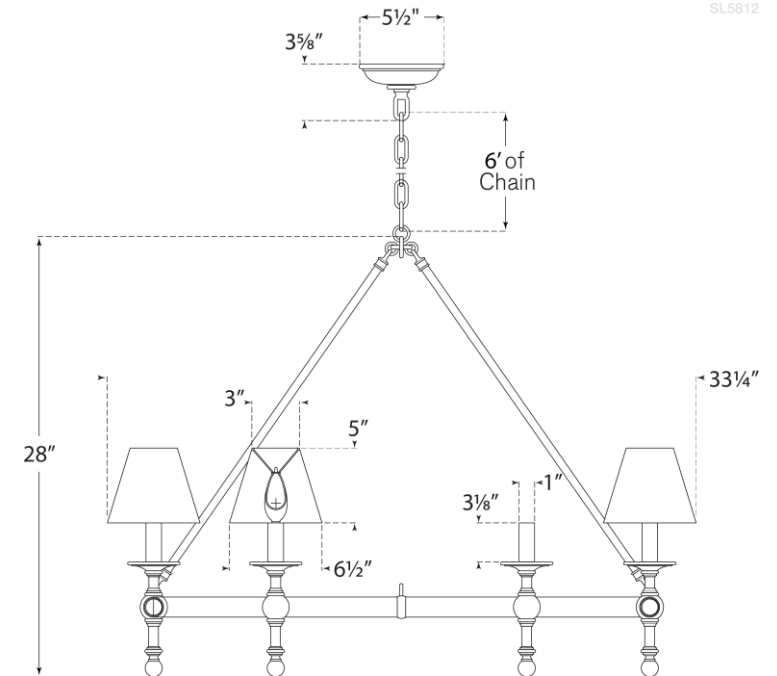

TEAR SHEET

Classic Ring Chandelier

Item # SL 5812HAB-L

Designer: Chapman & Myers

Fixture Height: 28"

Width: 33.25"

Canopy: 5.5" Round

Finishes: AN, BZ, HAB, PN

Shade Treatments: L, NP

Shade Details: 3" x 6.5" x 5"

Socket: 6 - E12 Candelabra

Wattage: 6 - 40 B11

Weight: 18 Pounds

©EFC DESIGNS

SL5812