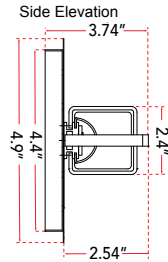

ABRA MODEL **20091WV-CH**

38" Vertical or Horizontal Mount Square Glass Vanity-Wall Fixture with High Output Dimmable LED

FAMILY NAME **Squire**

UPC **00858083007382**

FIXTURE MATERIAL				FIXTURE DIMENSIONS IN INCHES										
Frame Material	Finishes Available	Diffuser Type	Diffuser Finish	Diameter	Height	o.a.h	Width	Length	Ext	Weight	ADA	Location	Rating	Compliance
Metal	CH-Chrome BN-Brushed Nickel	Glass	Opal		2.4	4.9		38	3.74	7	Compliant	Wall Mount only	Damp Location	cETLus T-24
LAMPING										Compatible Dimmers	Junction Box Type	SUPPLIED		
Lamp Type	Lamp qty	Wattage	Max Wattage	Base	Kelvin	CRI	Initial Lumen's	Delivered Lumen's	Voltage		Standard 4 x 4 Octagon Box			
LED	1	48w	48w	Solid State Module	3000k	90+	4080	2856 estimated	120v					
SPECIAL NOTES														