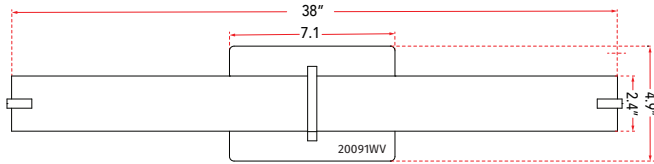

ABRA MODEL **20091WV-CH**

38" Vertical or Horizontal Mount Square Glass Vanity-Wall Fixture with High Output Dimmable LED

FAMILY NAME **Squire**

UPC **00858083007382**

FIXTURE MATERIAL				FIXTURE DIMENSIONS IN INCHES										
Frame Material	Finishes Available	Diffuser Type	Diffuser Finish	Diameter	Height	o.a.h	Width	Length	Ext	Weight	ADA	Location	Rating	Compliance
Metal	CH-Chrome BN-Brushed Nickel	Glass	Opal		2.4	4.9		38	3.74	7	Compliant	Wall Mount only	Damp Location	cETLus T-24
LAMPING										Compatible Dimmers	Junction Box Type	SUPPLIED		
Lamp Type	Lamp qty	Wattage	Max Wattage	Base	Kelvin	CRI	Initial Lumen's	Delivered Lumen's	Voltage		Standard 4 x 4 Octagon Box			
LED	1	48w	48w	Solid State Module	3000k	90+	4080	2856 estimated	120v					
SPECIAL NOTES														