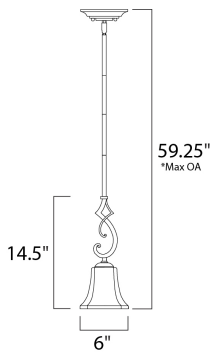

**PRODUCT DESCRIPTION**

Tapered metal ribbons forged into a flowing form and finished in a heavy textured Rustic Burnished finish. The beveled soft square Frost Lichen shades enhance this bold and masculine look.

\*max overall height

**MEASUREMENTS**

DIMENSION : 6" L x 6" W x 14.5" H  
 MAX OAH : 59.25" OAH  
 HANGING WEIGHT : 3.52 lb

**LAMPING**

INPUT VOLTAGE : 120V  
 LUMENS : 0 Rated  
 BULB : 1 x 60W Incandescent E26 Medium , 60W Total  
 BULB INCLUDED : (Not Included)  
 DIMMABLE : Yes