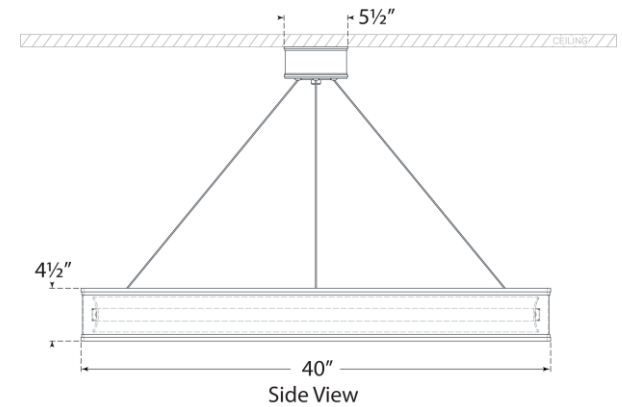

TEAR SHEET

Connery 40" Ring Chandelier

Item # CHC 1616AB

Designer: Chapman & Myers

Height: 20" - 120"

Fixture Height: 4.5"

Width: 40"

Canopy: 5.25" Round

Finishes: AB, BZ, PN, WHT/AB

Socket: Dedicated LED

Wattage: 85w (6800lm)

Weight: 45 Pounds

Bottom View(1:2)