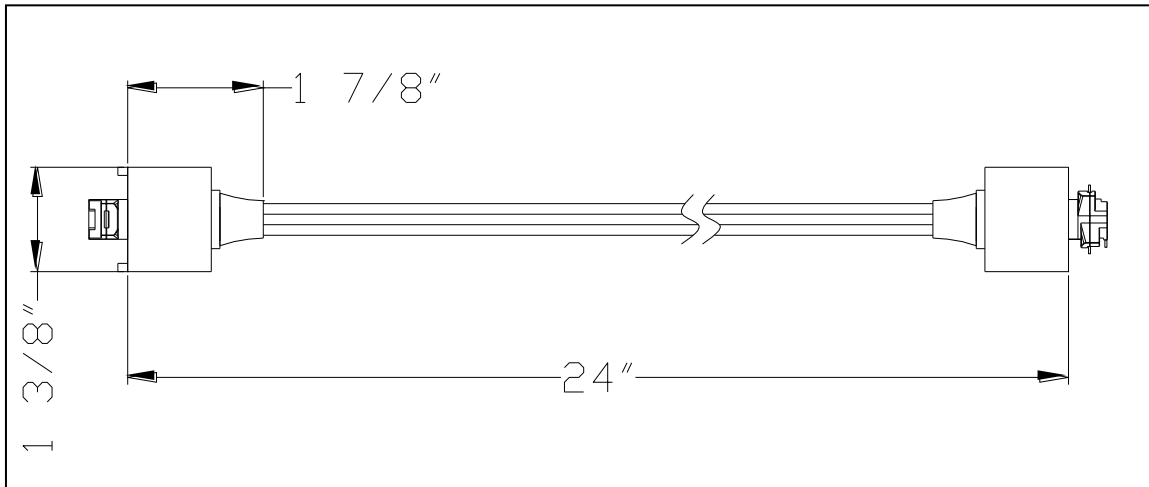

Model No. : HT-306

Description : Power jumper, 24"

Voltage :

Ampere:

Finish : WH (White)

Certificate :