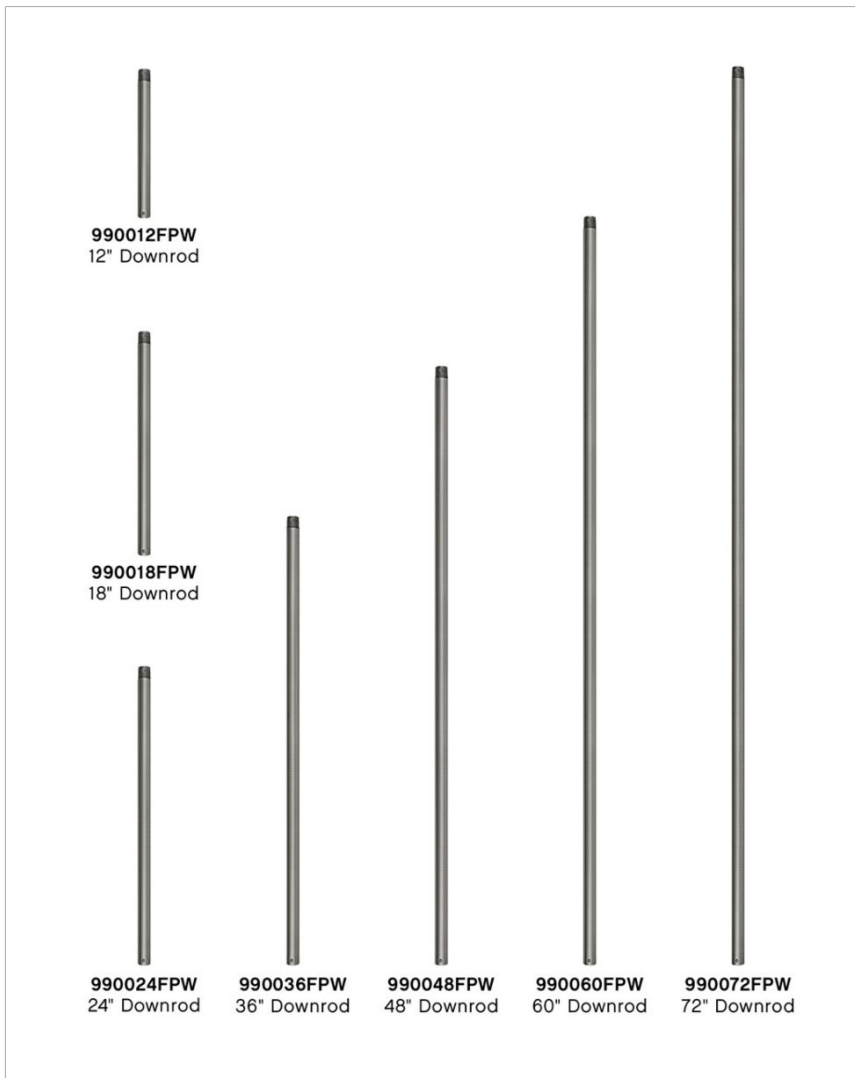

## 60" DOWNROD

### 990060FPW

60" DOWNROD

60" DOWNROD

DETAILS	
FINISH:	Pewter
MATERIAL:	Steel
DIMMABLE:	No

DIMENSIONS	
WIDTH:	1"
HEIGHT:	60"

SHIPPING	
CARTON LENGTH:	60
CARTON WIDTH:	1
CARTON HEIGHT:	1
CARTON WEIGHT:	4.1