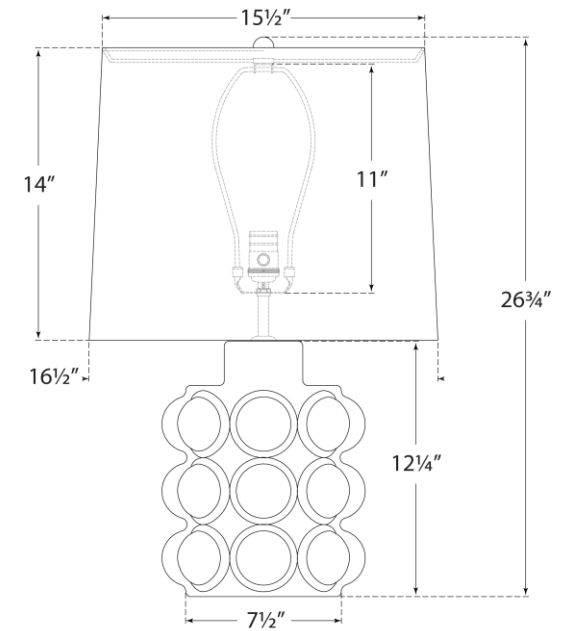

TEAR SHEET

Vedra Medium Table Lamp

Item # ARN 3645BC-L

Designer: AERIN

Height: 26.75"

Width: 16.5"

Base: 7.5" Round

Finishes: BC, PBC

Shade Treatments: L

Shade Details: 15.5" x 16.5" x 14"

Socket: E26 Dimmer

Wattage: 100 A19

Weight: 14 Pounds

Note: Reactive Ceramic Glazes Will Vary in Color and Texture

Front View