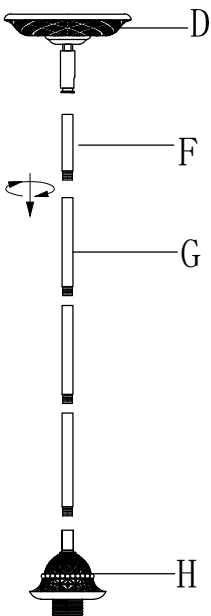

PRODUCT NAME: Symphony 1-Light Mini Pendant
ITEM NUMBER:91049

Please consult a qualified electrician for hanging fixture and wiring.

Light Source : 1 X E26 Medium base 60W (Not Included)

Made in China / Hecho en China / Fabrique en China

EN Contents

Before getting started, ensure the package contains the following components:

Antes de comenzar, asegúrese de que el paquete contenga los siguientes componentes:

Avant de commencer, assurez-vous que le paquet contient les composants suivants:

A		Crossbar	x1	I		Glass	x1
B		Wire connector	x3	J		Socket ring	x1
C		Screw #8-32x1"	x2				
D		Canopy	x1				
E		Finial	x2				
F		STR04506OI	x1				
G		STR04512OI	x3				
H		Cup	x1				

1.

2.

Combine stem lengths to you' re your desired mounting height