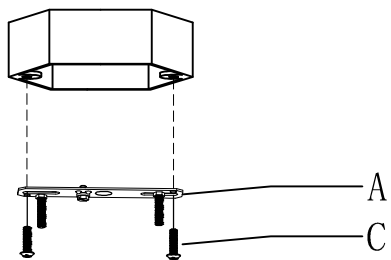

A		Crossbar	x1	I		Glass	x1
B		Wire connector	x3	J		Socket ring	x1
C		Screw #8-32x1"	x2				
D		Canopy	x1				
E		Finial	x2				
F		STR04506OI	x1				
G		STR04512OI	x3				
H		Cup	x1				

1.

2.

Combine stem lengths to you' re your desired mounting height