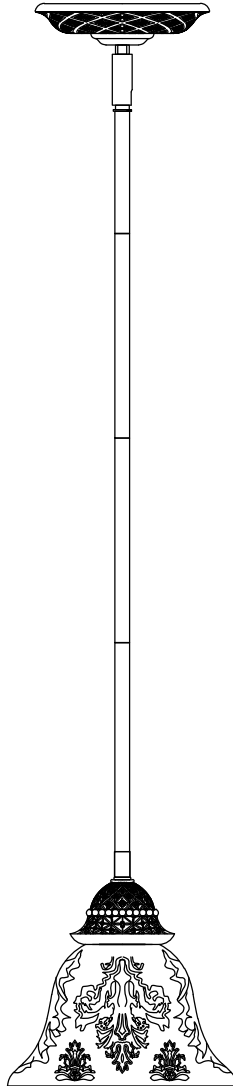

PRODUCT NAME: Symphony 1-Light Mini Pendant
ITEM NUMBER:91049

Please consult a qualified electrician for hanging fixture and wiring.

Light Source : 1 X E26 Medium base 60W (Not Included)

Made in China / Hecho en China / Fabrique en China

A		Crossbar	x1	I		Glass	x1
B		Wire connector	x3	J		Socket ring	x1
C		Screw #8-32x1"	x2				
D		Canopy	x1				
E		Finial	x2				
F		STR04506OI	x1				
G		STR04512OI	x3				
H		Cup	x1				

1.

2.

Combine stem lengths to you' re your desired mounting height