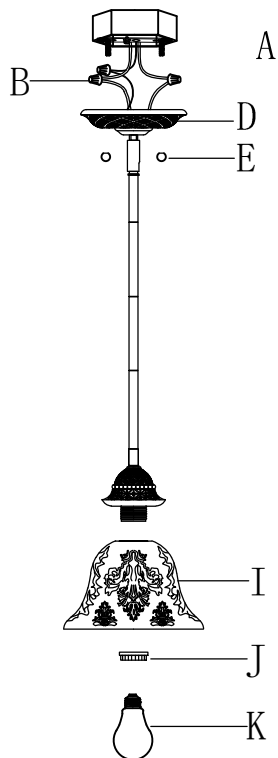

PRODUCT NAME: Symphony 1-Light Mini Pendant
ITEM NUMBER:91049

Please consult a qualified electrician for hanging fixture and wiring.

Light Source : 1 X E26 Medium base 60W (Not Included)

Made in China / Hecho en China / Fabrique en China

A		Crossbar	x1	I		Glass	x1
B		Wire connector	x3	J		Socket ring	x1
C		Screw #8-32x1"	x2				
D		Canopy	x1				
E		Finial	x2				
F		STR04506OI	x1				
G		STR04512OI	x3				
H		Cup	x1				

1.

2.

Combine stem lengths to you' re your desired mounting height