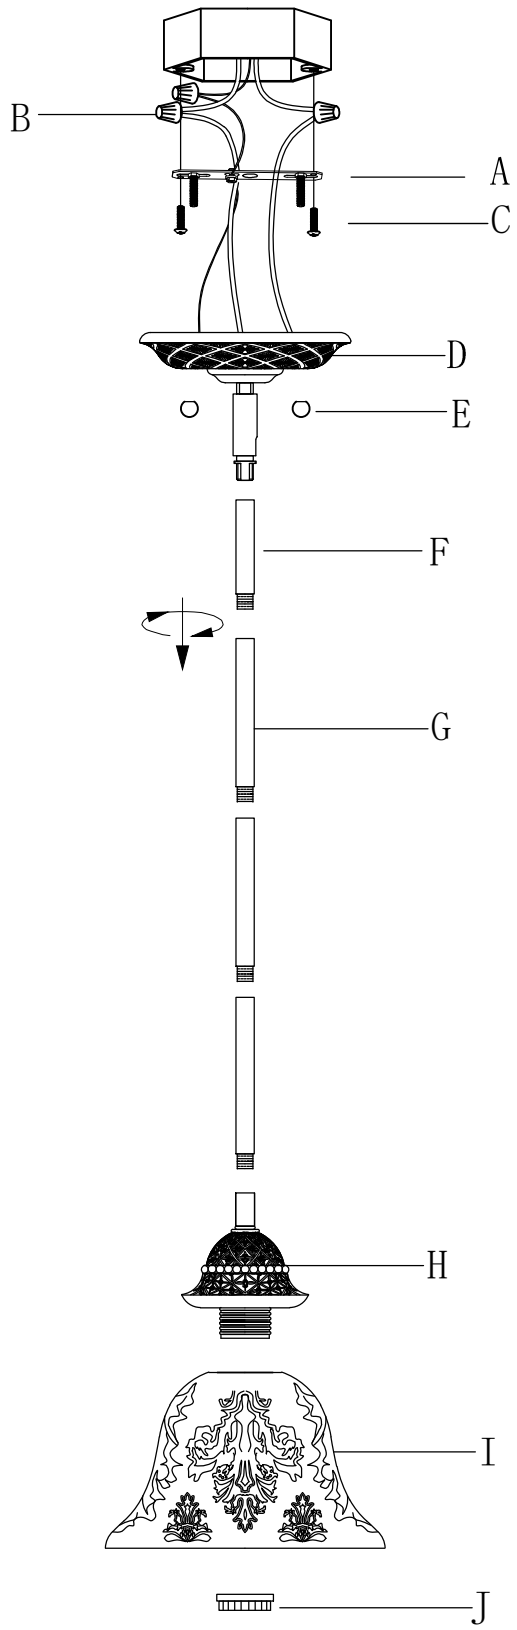

PRODUCT NAME: Symphony 1-Light Mini Pendant
ITEM NUMBER:91049

Please consult a qualified electrician for hanging fixture and wiring.

Light Source : 1 X E26 Medium base 60W (Not Included)

Made in China / Hecho en China / Fabrique en China

A		Crossbar	x1	I		Glass	x1
B		Wire connector	x3	J		Socket ring	x1
C		Screw #8-32x1"	x2				
D		Canopy	x1				
E		Finial	x2				
F		STR04506OI	x1				
G		STR04512OI	x3				
H		Cup	x1				

1.

2.

Combine stem lengths to you' re your desired mounting height