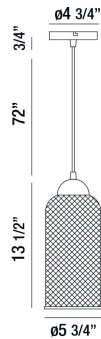

KENMORE, 6" ROUND PENDANT

PRODUCT DETAILS

No.	:	35943-026
Product Color	:	BLACK
Product Material	:	METAL
Shade / Accent Colour	:	GOLD
Shade / Accent Material	:	METAL WIRE
Diameter	:	5.75"
Height	:	13.5"
Overall Height	:	86.25"
Weight	:	2.2lbs

LIGHT SOURCE DETAILS

Light Source Type	:	INTEGRATED LED
Input Voltage	:	120V
Bulb Voltage	:	120V
Total Wattage	:	5W
Total Lumen	:	400lm
Kelvin	:	3000K
CRI	:	90+
Dimmable	:	Yes

Options Available

ITEM NO.	FINISH	SHADE
35943-013	BLACK	BLACK
35943-026	BLACK	GOLD

TECHNICAL DETAILS

Hanging Support Type	:	WIRE
Hanging Support Length	:	72"
Canopy / Backplate Height	:	0.75"
Canopy / Backplate Dia.	:	4.75"
Location	:	DRY
Approval	:	

PROJECT INFORMATION

 Job Name: Date: Type: