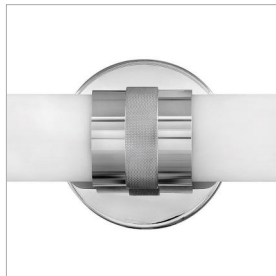

### MEDIUM LED VANITY

Remi's slim profile and sophisticated details seamlessly merge with LED technology to master both form and function. The etched white glass cylinder is finely detailed with precise, stepped end caps, and the cast knurled bracelet in luxe finish options is artfully crafted with vintage appeal. This chic, transitional design ensures Remi's ability to complement a wide variety of bath or interior spaces.

DETAILS	
FINISH:	Chrome
MATERIAL:	Aluminum
GLASS:	Etched White
DIMMABLE:	YES - CL TYPE DIMMER (SSL7A)

DIMENSIONS	
WIDTH:	23.8"
HEIGHT:	4.8"
WEIGHT:	3lb
BACK PLATE:	4.75" Dia.
EXTENSION:	3.8"
TOP TO OUTLET:	2.5"

#### PRODUCT DETAILS:

- Mounting hardware is hidden on the back plate to ensure a clean silhouette
- Fixture can be mounted vertically
- Suitable for use in damp locations as defined by NEC and CEC. Meets United States UL Underwriters Laboratories & CSA Canadian Standards Association Product Safety Standards.
- ADA compliant
- Exclusively available in High Performance LED
- LED components carry a 5-year limited warranty
- Distinctive mid-century modern elements merge with sleek and timeless forms for a vintage vibe with modern flair
- Sparkling chrome with reflective finish