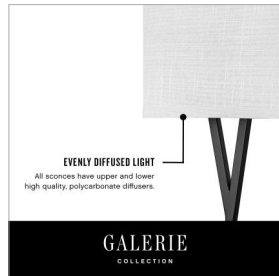

**GALERIE**  
COLLECTION

**AXIS HEATHERED GRAY**

**41101HB**

**SINGLE LIGHT SCONCE**

Creativity meets practicality in Axis. Featuring a classic crossed-stem design, its shade comes in Off White Linen or Heather Gray Linen, complemented by a Black or Heritage Brass finish. This LED sconce is fully dimmable and ADA compliant.

DETAILS	
FINISH:	Heritage Brass
MATERIAL:	Steel
SHADE:	Heathered Gray Linen
DIMMABLE:	YES - CL TYPE DIMMER (SSL7A)

DIMENSIONS	
WIDTH:	8"
HEIGHT:	22"
WEIGHT:	3.3lb
BACK PLATE:	5.5"W X 7.25"H
EXTENSION:	3"
TOP TO OUTLET:	4.25"

SHIPPING	
CARTON LENGTH:	16.1
CARTON WIDTH:	11
CARTON HEIGHT:	10.6
CARTON WEIGHT:	6.5

**PRODUCT DETAILS:**

- Mounting hardware is hidden on the backplate to ensure a clean silhouette
- Merging modern and classic elements, the Galerie collection offers a selection of LED ceiling and sconce fixtures with unique details that effortlessly balance a variety of spaces with form and function. The complementary contours, materials and finishes allow each silhouette to be used in unison or easily combined with other Galerie pieces.
- Suitable for use in dry (indoor) locations as defined by NEC and CEC. Meets United States UL Underwriters Laboratories & CSA Canadian Standards Association Product Safety Standards
- Fixture is ADA compliant and adheres to the standards and guidelines listed by the Americans with Disabilities Act
- Meets California Energy Commission 2013 & 2016 Title regulations/JA8
- LED components carry a 5-year limited warranty
- Diffusers are made of high transmittance, high diffusion, color stable LDA-filled polycarbonate to maximize delivered lumens.
- Fixture mounting plate supports both junction box and direct wire install of either Romex or Conduit.