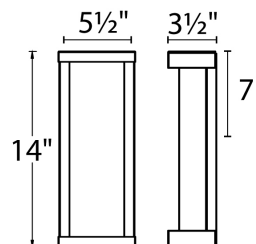

REPLACEMENT PARTS

Glass -

FINISHES

LINE DRAWING

WS-W47814

Fixture Type: _____

Catalog Number: _____

Project: _____

Location: _____

Case

Outdoor Wall Sconce 3000K

Model & Size	Color Temp & CRI	Finish	Watt	LED Lumens	Delivered Lumens	Title 24
WS-W47820 20"	3000K 90	BK Black	34W	2560	1034	Yes
	3000K 90	SS Stainless Steel	34W	2560	1034	Yes