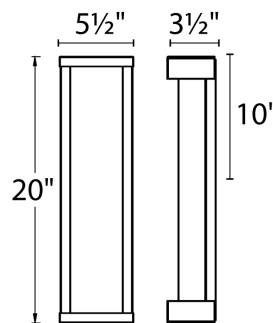

REPLACEMENT PARTS

Glass -

FINISHES

LINE DRAWING

WS-W47814

Fixture Type: _____

Catalog Number: _____

Project: _____

REPLACEMENT PARTS

Glass -

FINISHES

LINE DRAWING

WS-W47820