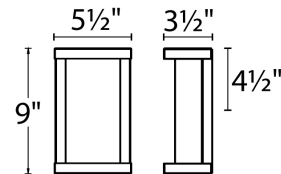

REPLACEMENT PARTS

Glass -

FINISHES

LINE DRAWING

WS-W47809

Fixture Type: _____

Catalog Number: _____

Project: _____