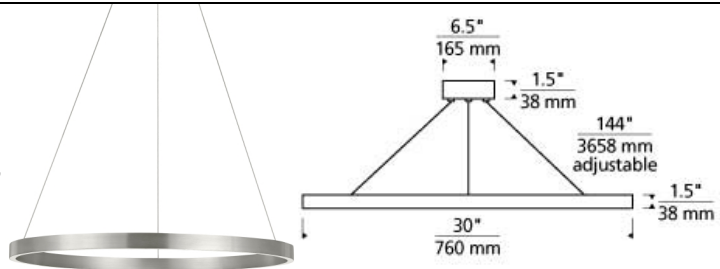

LINE - VOLTAGE PENDANTS / SUSPENSION

Fiama 30 Suspension LED T20

DESCRIPTION

The Fiama chandelier by Tech Lighting is a transitional style chandelier but with an entirely modern twist. At its most unadulterated form the Fiama is a slender metal ring that houses gently diffused upward and downward firing LEDs, providing functional light with an ultra-chic aesthetic. This modern work of art is available in two distinct sizes, 24" and 30" in diameter making it ideal for a wide range of lighting applications such as dining room lighting, foyer lighting and a host of commercial lighting applications. The Fiama pendant light ships with a fully dimmable integrated LED lamp. Includes 156 watt, 5830 delivered lumen, 3000K LED module. Dimmable with most LED compatible ELV, TRIAC and 0-10V dimmers. Fixture provided with twelve feet of field-cuttable cable to match finish selection.

INSTALLATION

This product can mount to either a 4" square electrical box with round plaster ring or an octagonal electrical box (not included).

WEIGHT

7-8lb / 3.18-3.63kg ±

30" black

30" satin nickel

30" white

ORDERING INFORMATION

700FIA	SHAPE OR SIZE	FINISH	LAMP
30	30" DIAMETER	B BLACK S SATIN NICKEL W WHITE	-LED930 LED 90 CRI 3000K 120V-277V UNV

Tech Lighting, L.L.C.

700FIA _____

FIXTURE TYPE: _____

JOB NAME: _____