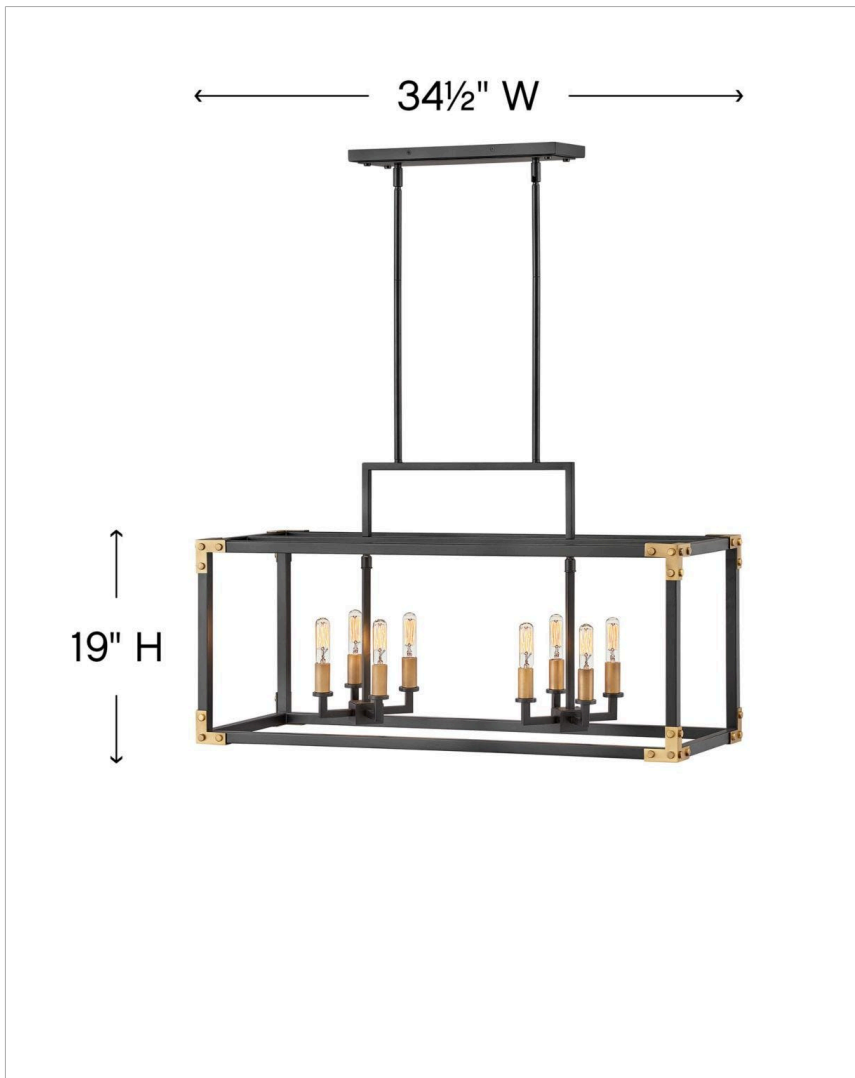

LOUIS

4298SK

EIGHT LIGHT LINEAR

Transport your decor to a stylish new dimension. Inspired by vintage trunks, cast campaign corners with oversized rivets are the hallmark of Louis. A Satin Black frame, accented at each corner with Heritage Brass coordinates with the candelabra within.

DETAILS	
FINISH:	Satin Black
MATERIAL:	Steel
DIMMABLE:	No

DIMENSIONS	
WIDTH:	34.5"
HEIGHT:	19"
DEPTH:	12.5
WEIGHT:	19lb

LIGHT SOURCE	
LIGHT SOURCE:	LED Lamp, Socket
WATTAGE:	8-5w Cand. LED, 60w Equiv. or 8-60w Cand.
VOLTAGE:	120v

MOUNTING	
CANOPY:	15"L X 5"W
LEAD WIRE:	1 X 120"
MAX HEIGHT:	51.5

SHIPPING	
CARTON LENGTH:	22.5
CARTON WIDTH:	16
CARTON HEIGHT:	37.5
CARTON WEIGHT:	25.5

PRODUCT DETAILS:

- This fixture includes multiple down stems in various lengths to customize the installation height, including two 6" stems and four 12" stems.
- Suitable for use in dry (indoor) locations as defined by NEC and CEC. Meets United States UL Underwriters Laboratories & CSA Canadian Standards Association Product Safety Standards
- Ideal for vintage filament bulbs (not included)
- Merging the best of traditional and modern elements, with a sophisticated and streamlined silhouette perfect for any space
- Striking black finish enhances design