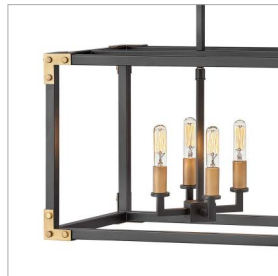

LOUIS

4298SK

EIGHT LIGHT LINEAR

Transport your decor to a stylish new dimension. Inspired by vintage trunks, cast campaign corners with oversized rivets are the hallmark of Louis. A Satin Black frame, accented at each corner with Heritage Brass coordinates with the candelabra within.

DETAILS	
FINISH:	Satin Black
MATERIAL:	Steel
DIMMABLE:	No

DIMENSIONS	
WIDTH:	34.5"
HEIGHT:	19"
DEPTH:	12.5
WEIGHT:	19lb

LIGHT SOURCE	
LIGHT SOURCE:	LED Lamp, Socket
WATTAGE:	8-5w Cand. LED, 60w Equiv. or 8-60w Cand.
VOLTAGE:	120v

MOUNTING	
CANOPY:	15"L X 5"W
LEAD WIRE:	1 X 120"
MAX HEIGHT:	51.5

SHIPPING	
CARTON LENGTH:	22.5
CARTON WIDTH:	16
CARTON HEIGHT:	37.5
CARTON WEIGHT:	25.5

PRODUCT DETAILS:

- This fixture includes multiple down stems in various lengths to customize the installation height, including two 6" stems and four 12" stems.
- Suitable for use in dry (indoor) locations as defined by NEC and CEC. Meets United States UL Underwriters Laboratories & CSA Canadian Standards Association Product Safety Standards
- Ideal for vintage filament bulbs (not included)
- Merging the best of traditional and modern elements, with a sophisticated and streamlined silhouette perfect for any space
- Striking black finish enhances design