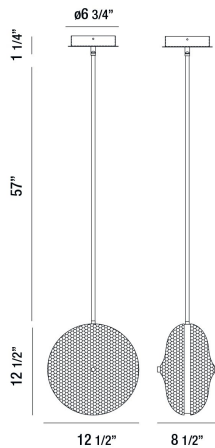

CALEDONIA, 13" ROUND PENDANT

PRODUCT DETAILS

| | | |
|-------------------------|---|-----------------|
| No. | : | 35914-013 |
| Product Color | : | CHROME |
| Product Material | : | METAL |
| Shade / Accent Colour | : | CLEAR |
| Shade / Accent Material | : | HONEYCOMB GLASS |
| Length | : | 12.5" |
| Width | : | 8.5" |
| Height | : | 70.75" |
| Weight | : | 14.1lbs |

TECHNICAL DETAILS

| | | |
|---------------------------|---|---|
| Hanging Support Type | : | ROD |
| Hanging Support Length | : | 57" |
| Rods Included | : | 3"+6"+12"+18"+18" |
| Canopy / Backplate Height | : | 1.25" |
| Canopy / Backplate Dia. | : | 6.75" |
| Location | : | DRY |
| Approval | : |  |