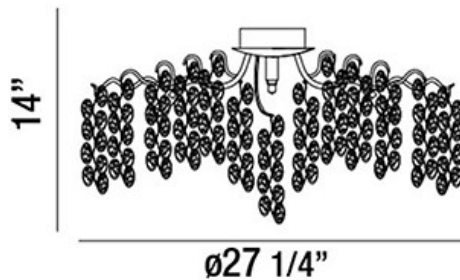

TECHNICAL DETAILS

Adjustable Lamp Head	:	No
Location	:	DRY
Approval	:	

PROJECT INFORMATION

Job Name: Date: Type:

Comments: