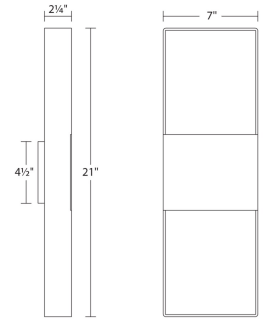

# Light Frames Up/Down LED Sconce Spec Sheet

SKU: 7204.98-WL    Learn more at:  
<https://sonnemanlight.com/light-frames-up-2fdown-led-sconce>

Description: LED illumination is directed downward from the interior top edge of the frame within a broad rectilinear column. Also available as a [Sconce](#) and [Bollard](#).

## Dimensions

Height:	21"
Width:	7"
Extends:	2.5"
Minimum Extension:	2.5"
Maximum Extension:	2.5"
Size:	21"
Canopy/Backplate/Base Depth:	6.5
Canopy/Backplate/Base Height:	4.5

## Shipping

Carton 1 L x W x H:	23" X 9" X 5"
Carton 1 Gross Weight:	7 LBS
Fixture Weight:	5