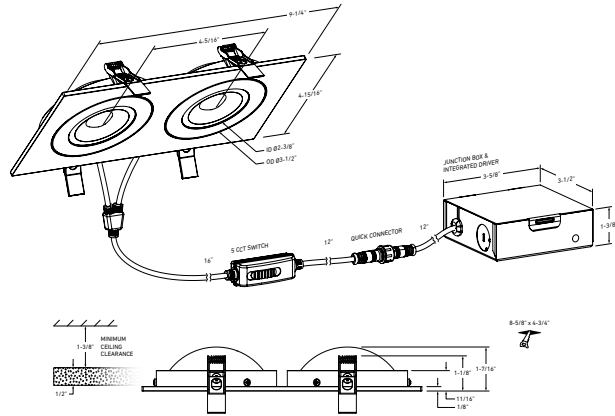

MODEL NAME **FGM4-CC-DUO**
PIVOT DUO
Double 4" Flat Gimbal Recessed

With an infinite choice of beam direction, Pivot Duo provides a discrete yet functional solution to general or accent lighting within your space.

PROJECT: _____ **TYPE:** _____

DATE: _____ **QTY:** _____

NOTES:

QUICK SPECS

SIZE	WATTS	DELIVERED LUMENS*	COLOR °T 5CCT	CRI	VOLTAGE	BEAM ANGLE	FINISH
4"	18W	1475lm	2700K 3000K 3500K 4000K 5000K	90	120V	38°	○ White

*Lumen output measured at 3000K