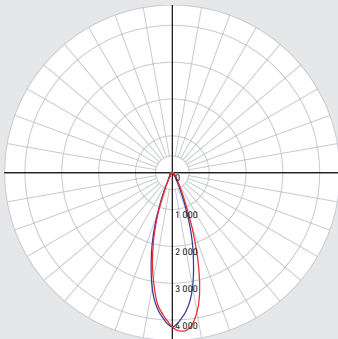

MODEL NAME **FGM4-CC-DUO**
PIVOT DUO
Double 4" Flat Gimbal Recessed

With an infinite choice of beam direction, Pivot Duo provides a discrete yet functional solution to general or accent lighting within your space.

PROJECT: _____ **TYPE:** _____

DATE: _____ **QTY:** _____

NOTES:

QUICK SPECS

SIZE	WATTS	DELIVERED LUMENS*	COLOR °T 5CCT	CRI	VOLTAGE	BEAM ANGLE	FINISH
4"	18W	1475lm	2700K 3000K 3500K 4000K 5000K	90	120V	38°	○ White

*Lumen output measured at 3000K

LIGHT DISTRIBUTION

CONSTRUCTION	Lens Clear	Type of optics Optical lens	Type of LED COB
	Lens material Plastic	Housing material Aluminum	Cut hole size 8-5/8" x 4-3/4"

RATINGS	Placement Indoor/Outdoor	Lifespan 50,000 hrs.	FT rating FT6
	Location Wet	Certifications ETL, FCC, ICES, ES IC, ASTM E283-04, T24	Operating temperature -20° to 40° C