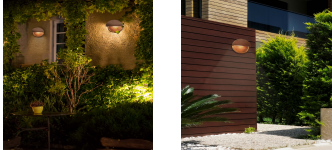

## Ceramic LED ADA Dome Outdoor Wall Sconce (Closed Top)

### Lamping:

LED

**Configured SKU:** CER-5610W-MAT

**Description :**

ADA Dome Outdoor LED Wall Sconce (Closed Top)

**Primary Shade Material :**

[Ceramic](#)

**Frame Style :**