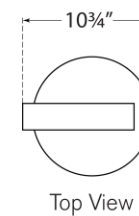

TEAR SHEET

Lancelot Pivoting Floor Lamp

Item # ARN 1042HAB

Designer: AERIN

Height: 48.5"

Width: 10"

Extension: 10.75"

Base: 10" Round

Finishes: HAB, PN

Shade Treatments: HAB, PN

Socket: E17 In-Line Switch

Wattage: 4.5 LED R14

Weight: 15 Pounds

Top View