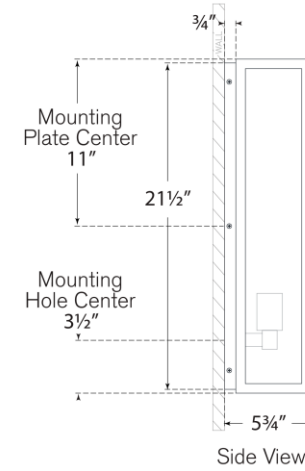

TEAR SHEET

Fresno Large 2-Light 3/4 Wall Lantern

Item # CHO 2936AI-CG

Designer: Chapman & Myers

Height: 22"

Width: 10"

Extension: 5.75"

Backplate: 9.5" x 21.5" Rectangle

Finishes: AI

Glass Options: CG

Socket: 2 - E26 Keyless

Wattage: 8 LED T10

Weight: 16 Pounds

Note: UL Only

Top View

Side View

Front View