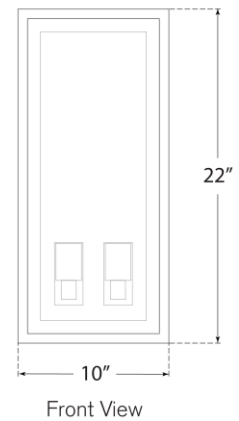

TEAR SHEET

Fresno Large 2-Light 3/4 Wall Lantern

Item # CHO 2936AI-CG

Designer: Chapman & Myers

Height: 22"

Width: 10"

Extension: 5.75"

Backplate: 9.5" x 21.5" Rectangle

Finishes: AI

Glass Options: CG

Socket: 2 - E26 Keyless

Wattage: 8 LED T10

Weight: 16 Pounds

Note: UL Only

Top View

Side View

Front View