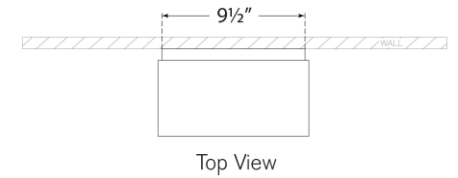

TEAR SHEET

Fresno Large 2-Light 3/4 Wall Lantern

Item # CHO 2936AI-CG

Designer: Chapman & Myers

Height: 22"

Width: 10"

Extension: 5.75"

Backplate: 9.5" x 21.5" Rectangle

Finishes: AI

Glass Options: CG

Socket: 2 - E26 Keyless

Wattage: 8 LED T10

Weight: 16 Pounds

Note: UL Only

Top View

Side View

Front View