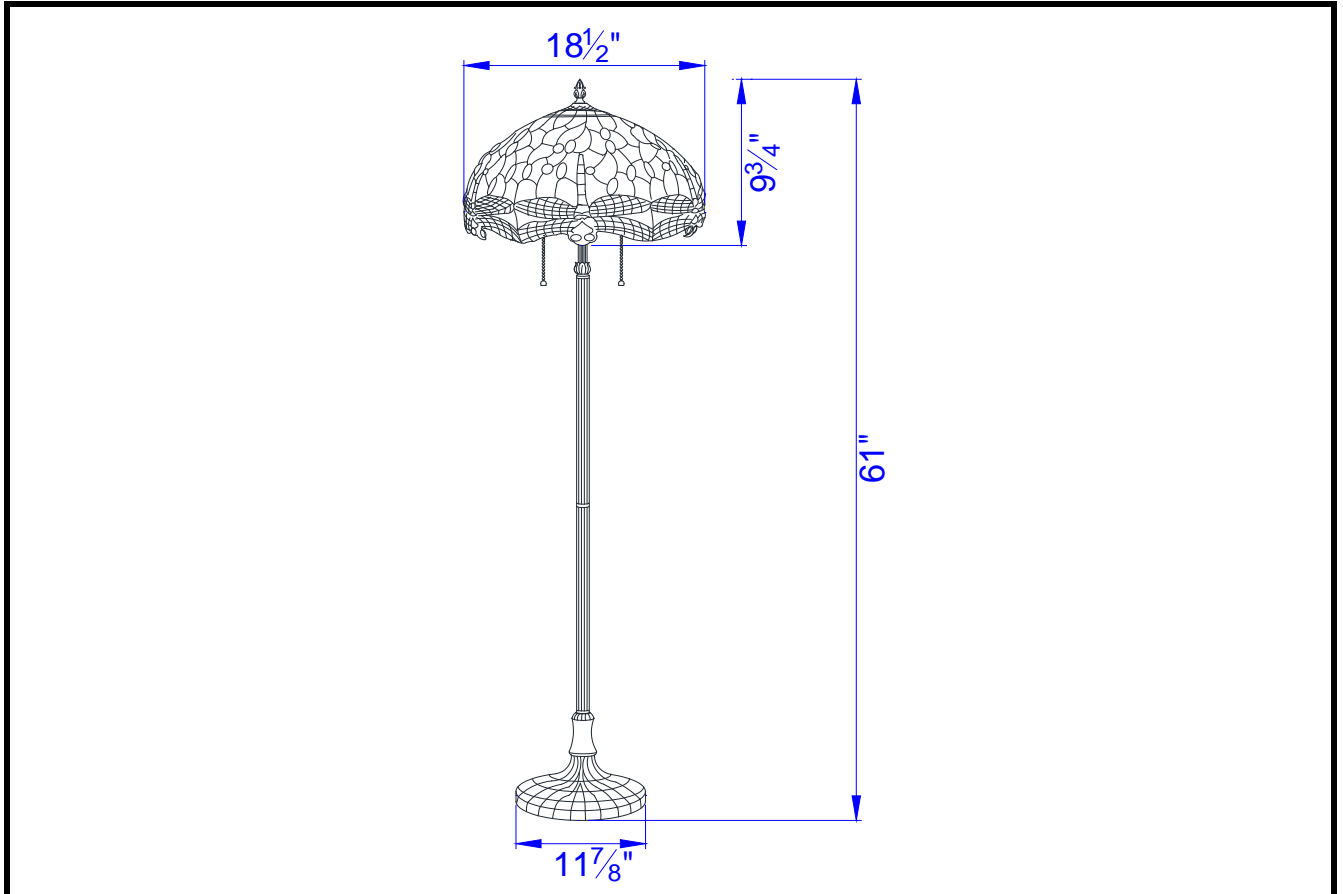

Project: \_\_\_\_\_

Catalog No.: \_\_\_\_\_

Lamp/Wattage: \_\_\_\_\_

- Model No:** BO-2372FL
- Description:** Tiffany Floor Lamp
- Material:** Metal
- Finish :** Antique Brass
- Height:** 61"
- Base Width:** Dia. 11 7/8"
- Wattage :** 60Wx2
- Socket :** Medium Base (E27)
- Switch:** On/off pull-chain
- Bulb:** Incandescent, CFL
- Wire Length:** 6'
- Wire Color:** Black
- Shade No:**
- Material:** Tiffany
- Shade size:** Dia. 18 1/2"x 9 3/4"
- Certificate :** 