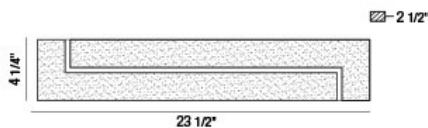

TECHNICAL DETAILS

Mounting	:	Up or Down
Location	:	DAMP
Approval	:	

PROJECT INFORMATION

Job Name: Date: Type:

Comments: