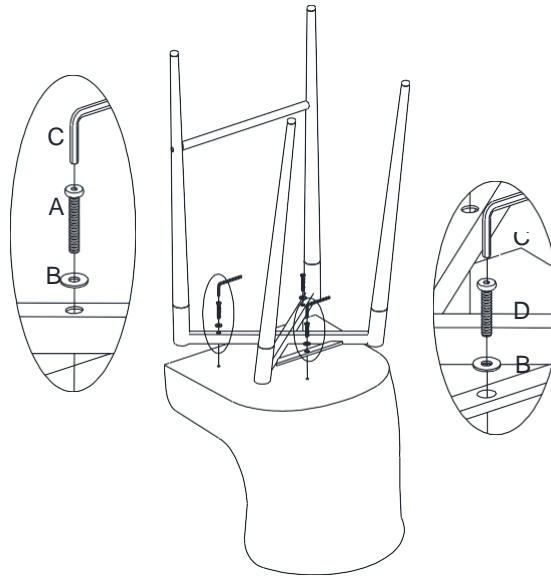

PARTS AND HARDWARE.

1. CHAIR BACK/SEAT x 1 	
2. CHAIR LEG x 1 	
A. BOLT M6*35 x 2 	B. FLAT WASHER DIA 16MM x 3
C. ALLENKEY M4 x 1 	D. BOLT M6*25 x 1

NOTES.

Thank you for purchasing this quality product! Be sure to check all packing material carefully for small part that may have come loose inside the carton during shipping.

CAUTION: The item is heavy, assembly should be performed by two people.

STEP 1.