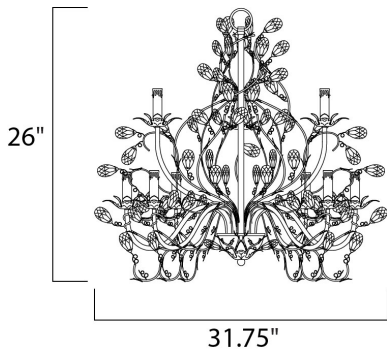

MEASUREMENTS

DIMENSION : 29" W x 30.5" H
 HANGING WEIGHT : 21 lb

LAMPING

INPUT VOLTAGE : 120V
 LUMENS : 0 Rated
 BULB : 9 x 60W Incandescent E12 Candelabra , 540W Total
 BULB INCLUDED : (Not Included)
 DIMMABLE : Yes

FINISHES OPTION

- Etruscan Gold
- Oil Rubbed Bronze

MATERIAL

Steel

RATINGS

cULus
 Dry Location

ADDITIONAL

RATED LIFE 1500 Hours
 OPERATING TEMPERATURE:
 -20°C (-4°F), 40°C (104°F)